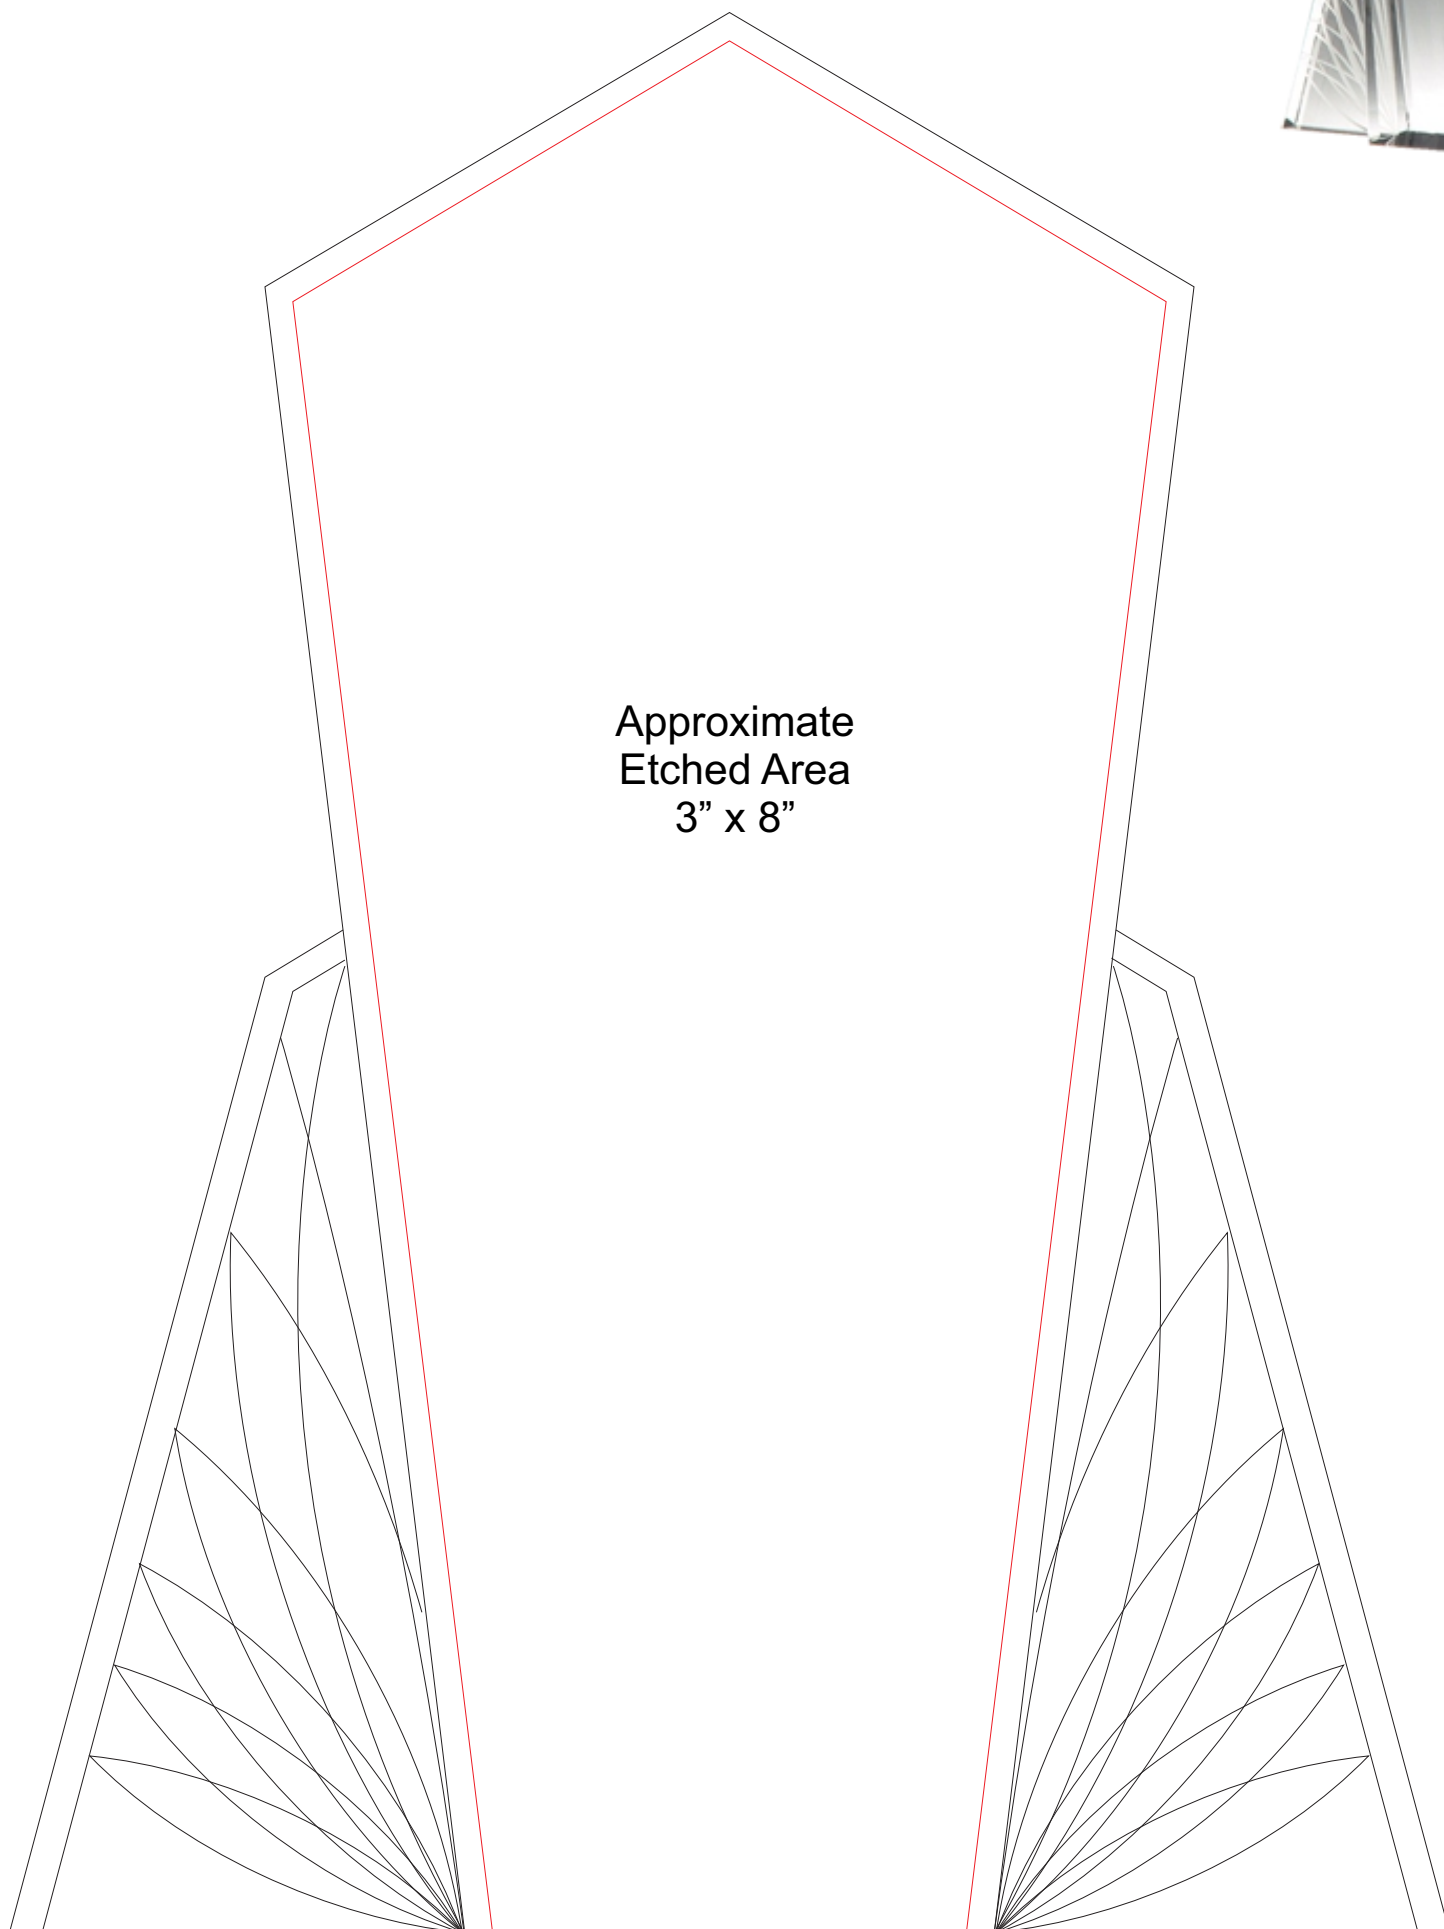

Product Name: ANGEL OF LIGHT CRYSTAL AWARD

Scale 100%

Product Model: TM-E2900

Product Size: 7.50" x 10.00" x 2.00"

Artwork Information:

All artwork must be in vector format (AI, EPS, PDF is recommended) (send AI in version CS5 or lower)
For sand etching, if fonts are under 12 pt font and lines less than 1 pt thickness
we cannot guarantee clean etching so please contact us if smaller font or line thickness is needed.
Any Logos and Text must be black & white line art only, no colors or grays can be etched.

Please see more art guidelines under Artwork Details tab for each product.