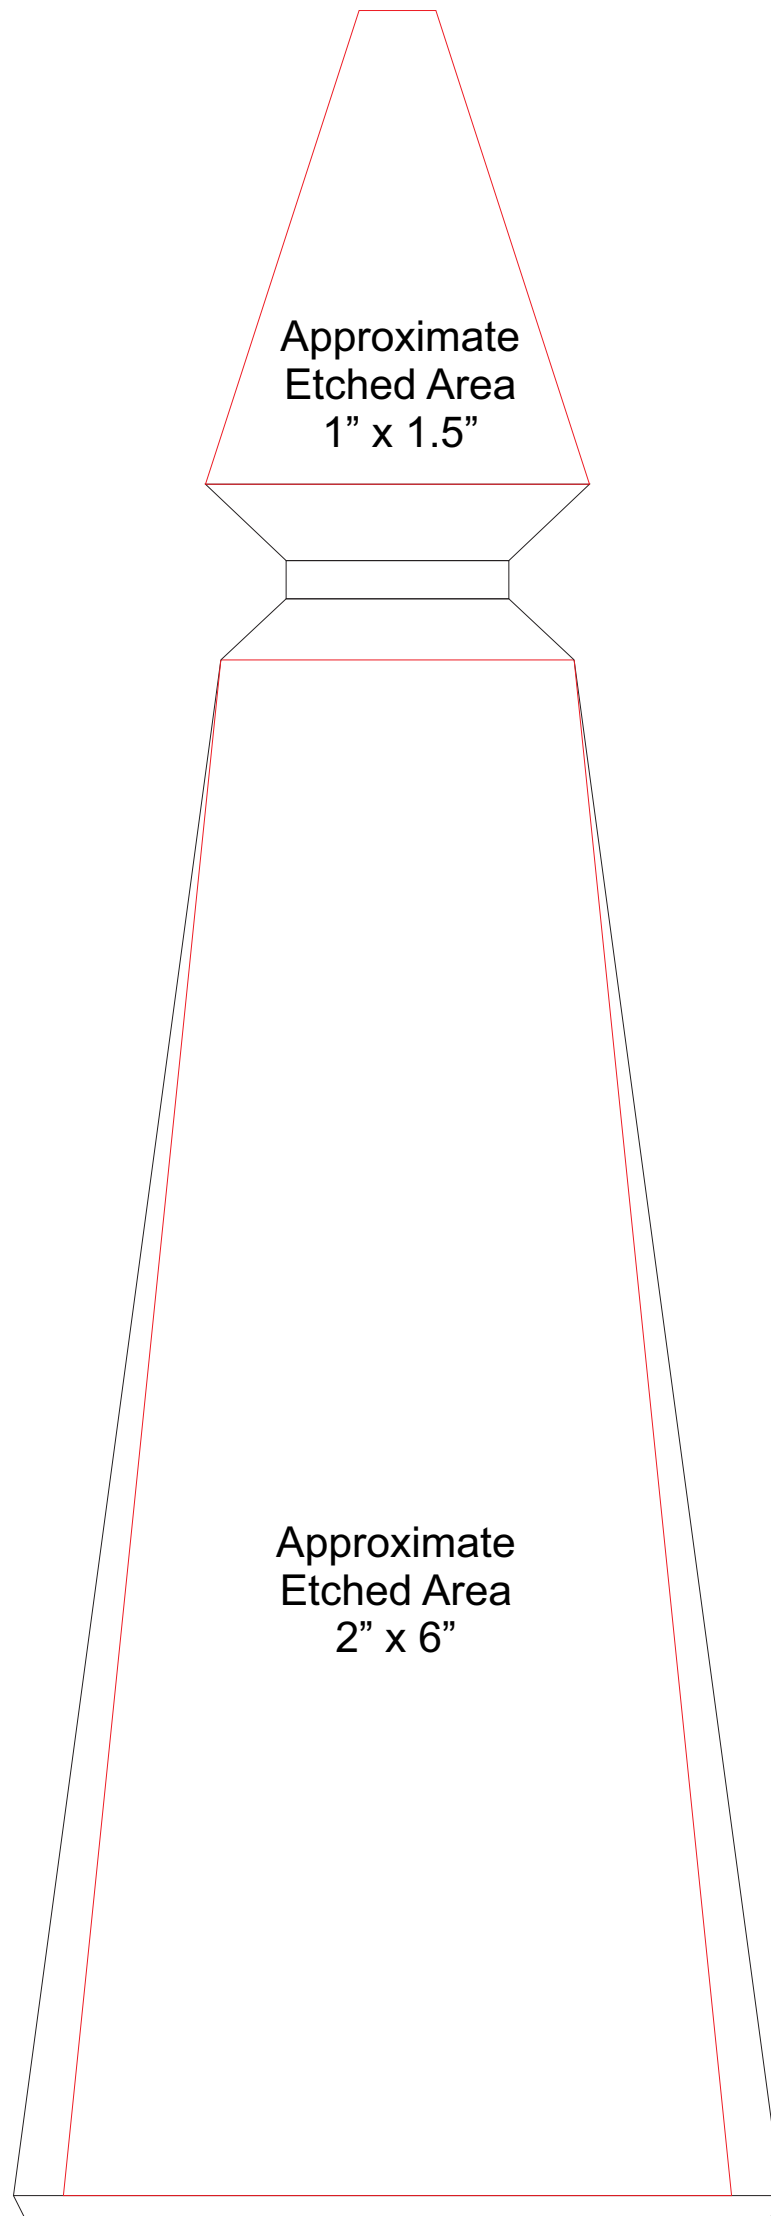

Product Name: BLUE ARROWHEAD CRYSTAL AWARD  
Product Model: TM-E2899  
Product Size: 4.00" x 11.50" x 2.25"

Scale 100%

#### Artwork Information:

All artwork must be in vector format (AI, EPS, PDF is recommended) (send AI in version CS5 or lower)  
For sand etching, if fonts are under 12 pt font and lines less than 1 pt thickness  
we cannot guarantee clean etching so please contact us if smaller font or line thickness is needed.  
Any Logos and Text must be black & white line art only, no colors or grays can be etched.

Please see more art guidelines under Artwork Details tab for each product.