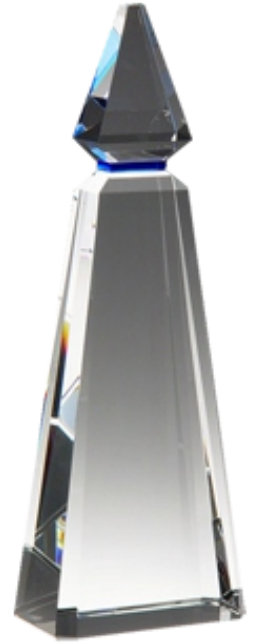

Product Name: BLUE ARROWHEAD CRYSTAL AWARD  
Product Model: TM-E2899  
Product Size: 4.00" x 11.50" x 2.25"

Scale 100%