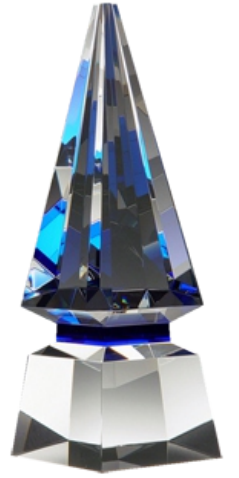

Product Name: BLUE SPIRE ELITE CRYSTAL AWARD

Scale 100%

Product Model: TM-E2898

Product Size: 3.50" x 10.75" x 3.50"

Artwork Information:

All artwork must be in vector format (AI, EPS, PDF is recommended) (send AI in version CS5 or lower)
For sand etching, if fonts are under 12 pt font and lines less than 1 pt thickness
we cannot guarantee clean etching so please contact us if smaller font or line thickness is needed.
Any Logos and Text must be black & white line art only, no colors or grays can be etched.