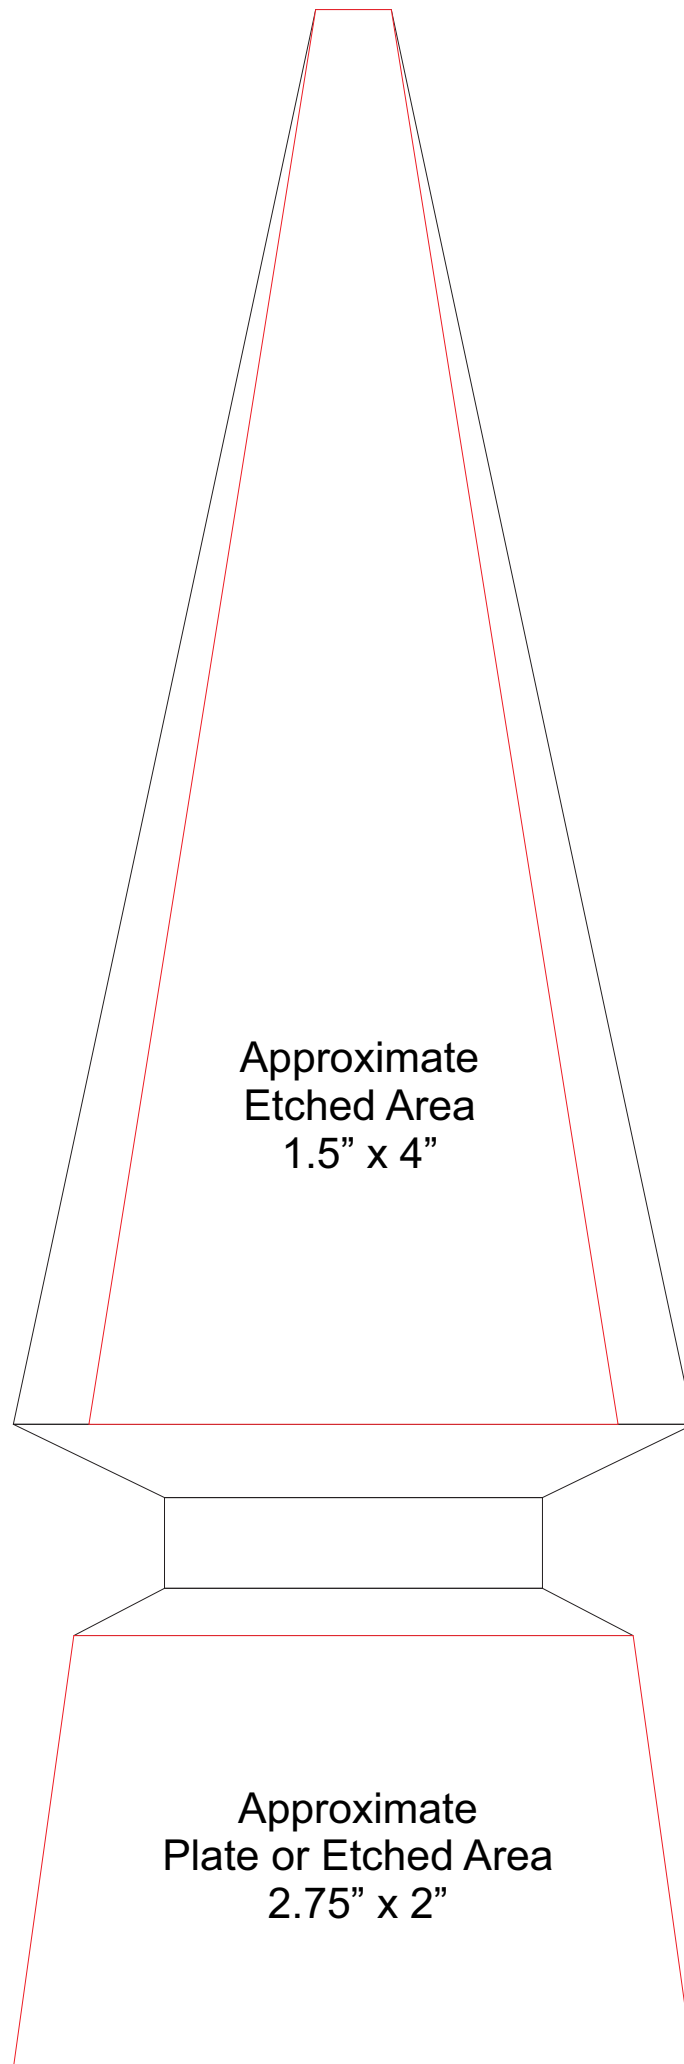

Product Name: BLUE SPIRE ELITE CRYSTAL AWARD

Scale 100%

Product Model: TM-E2898

Product Size: 3.50" x 10.75" x 3.50"

Artwork Information:

All artwork must be in vector format (AI, EPS, PDF is recommended) (send AI in version CS5 or lower)
For sand etching, if fonts are under 12 pt font and lines less than 1 pt thickness
we cannot guarantee clean etching so please contact us if smaller font or line thickness is needed.
Any Logos and Text must be black & white line art only, no colors or grays can be etched.

Please see more art guidelines under Artwork Details tab for each product.