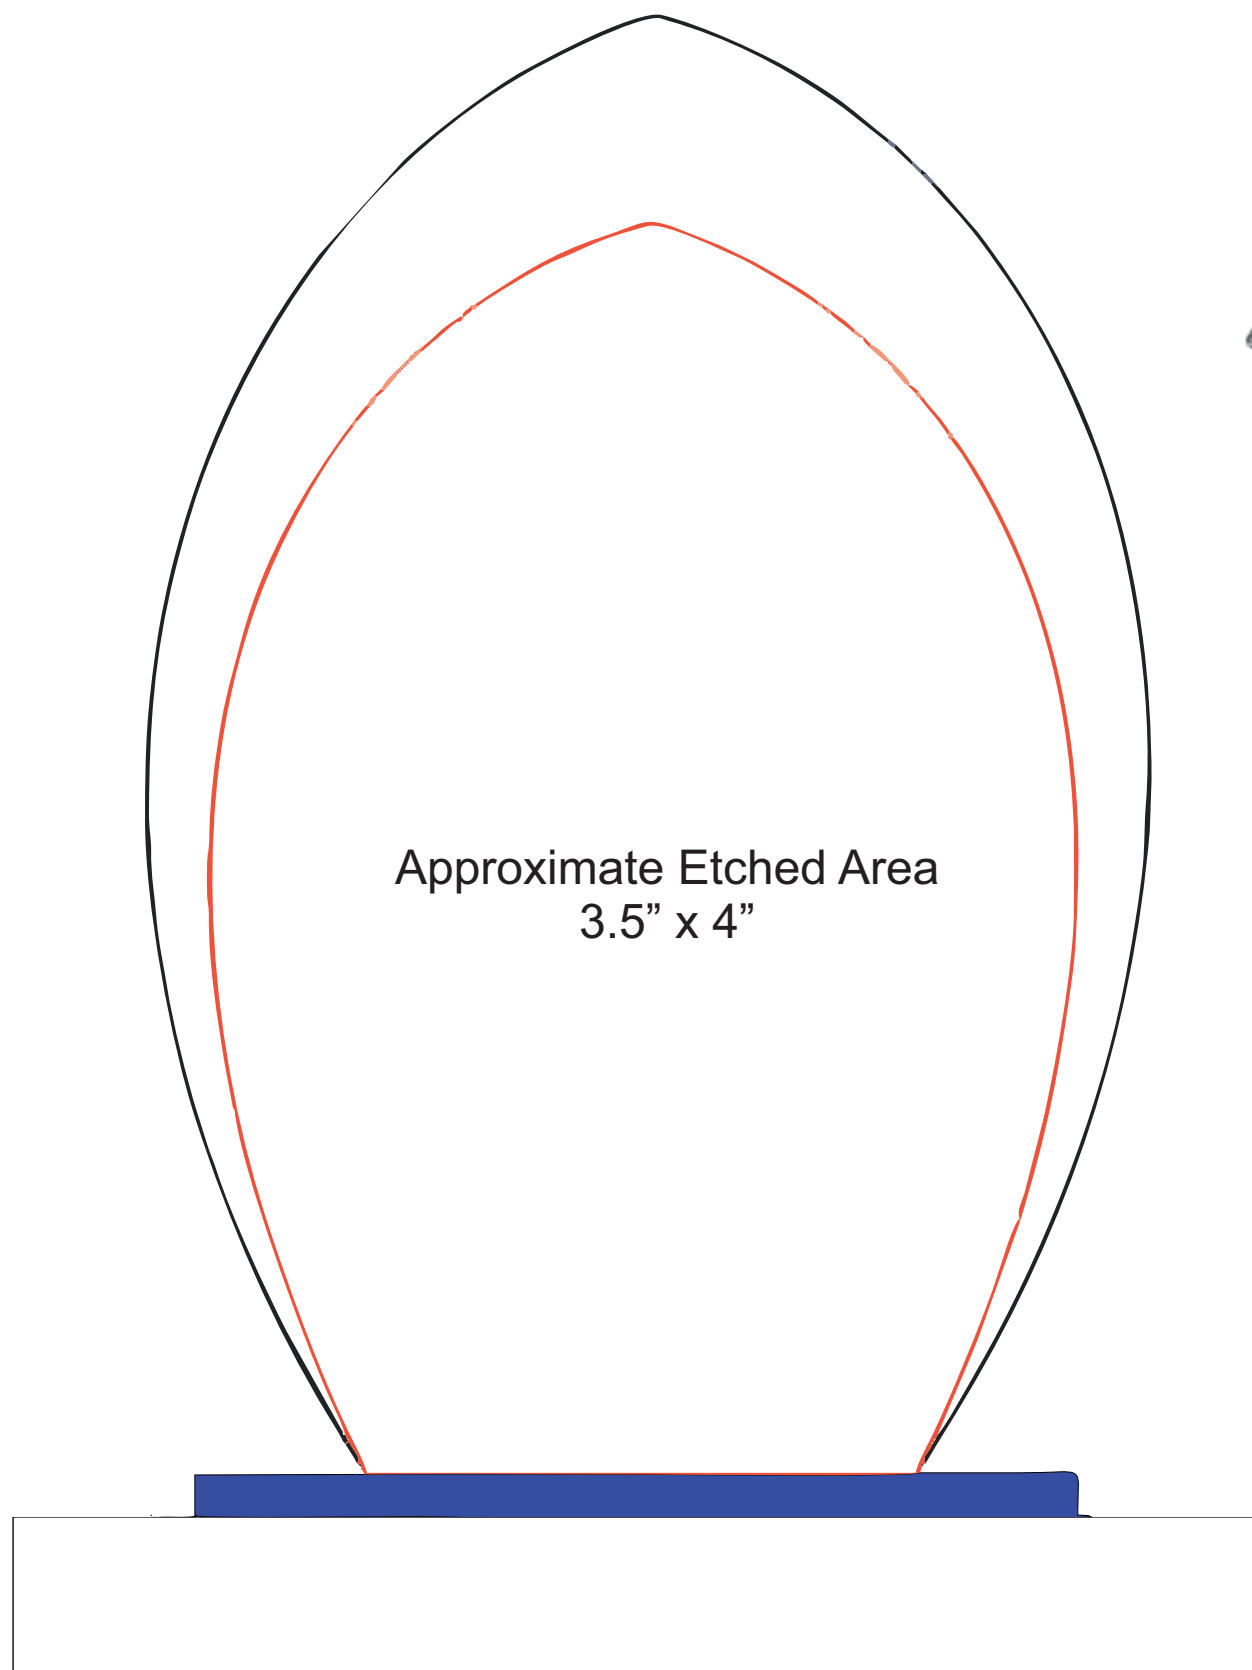

Product Name: BLUE CRYSTAL AWESOME ARCH AWARD

Scale 100%

Product Model: TM-C1205

Product Size: 6.00" x 8.75" x 2.50"

Artwork Information:

All artwork must be in vector format (AI, EPS, PDF is recommended) (send AI in version CS5 or lower)

For sand etching, if fonts are under 12 pt font and lines less than 1 pt thickness

we cannot guarantee clean etching so please contact us if smaller font or line thickness is needed.

Any Logos and Text must be black & white line art only, no colors or grays can be etched.

Please see more art guidelines under Artwork Details tab for each product.