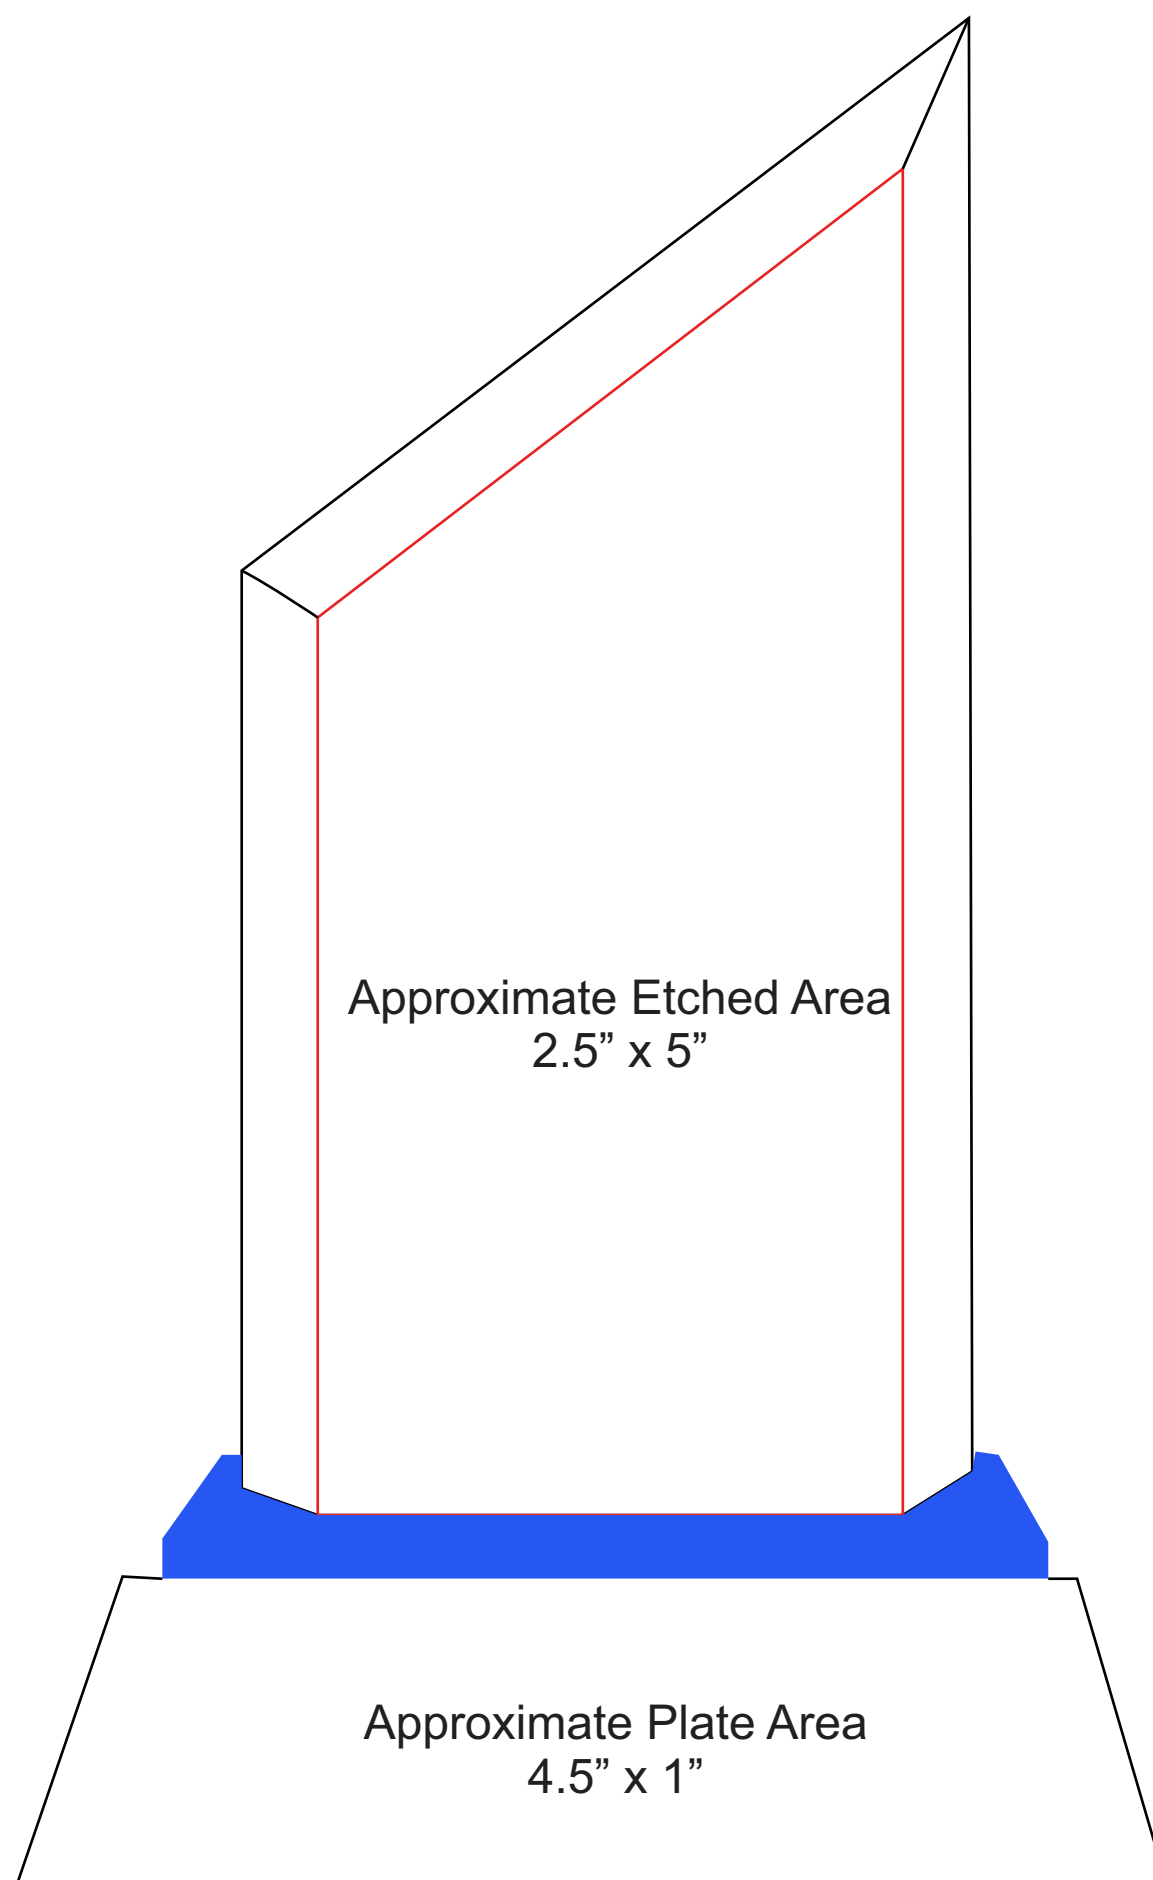

Product Name: CRYSTAL BLUE SAIL AWARD

Product Model: TM-C1017

Product Size: 6.00" x 9.75" x 2.50"

Scale 100%

Artwork Information:

All artwork must be in vector format (AI, EPS, PDF is recommended) (send AI in version CS5 or lower)
For sand etching, if fonts are under 12 pt font and lines less than 1 pt thickness
we cannot guarantee clean etching so please contact us if smaller font or line thickness is needed.
Any Logos and Text must be black & white line art only, no colors or grays can be etched.

Please see more art guidelines under Artwork Details tab for each product.