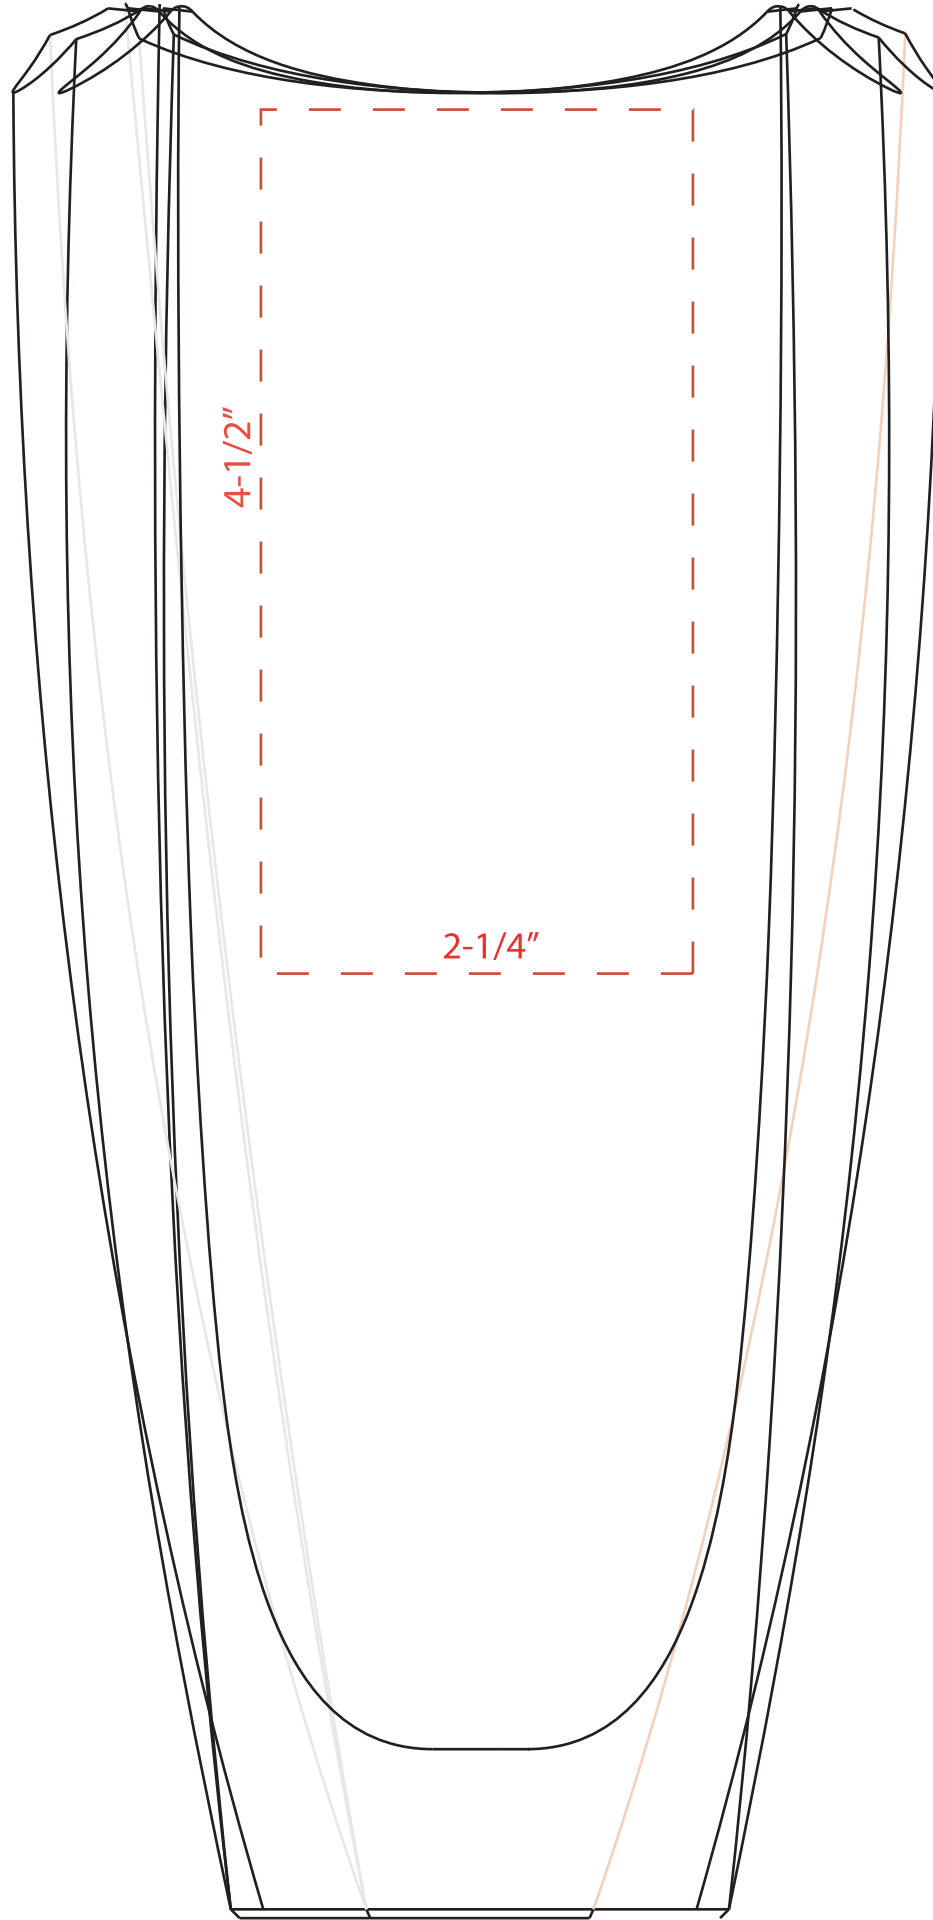

Product Name: CRYSTAL COLOSSEUM VASE AWARD

Scale 100%

Product Model: TM-B1412

Product Size: 5.00" x 9.75" x 5.00"

Etching area  
2.25" x 4.5"

**Artwork Information:**

All artwork must be in vector format (AI, EPS, PDF is recommended) (send AI in version CS5 or lower)  
For sand etching, if fonts are under 12 pt font and lines less than 1 pt thickness we cannot guarantee clean etching so please contact us if smaller font or line thickness is needed.  
Any Logos and Text must be black & white line art only, no colors or grays can be etched.

Please see more art guidelines under Artwork Details tab for each product.