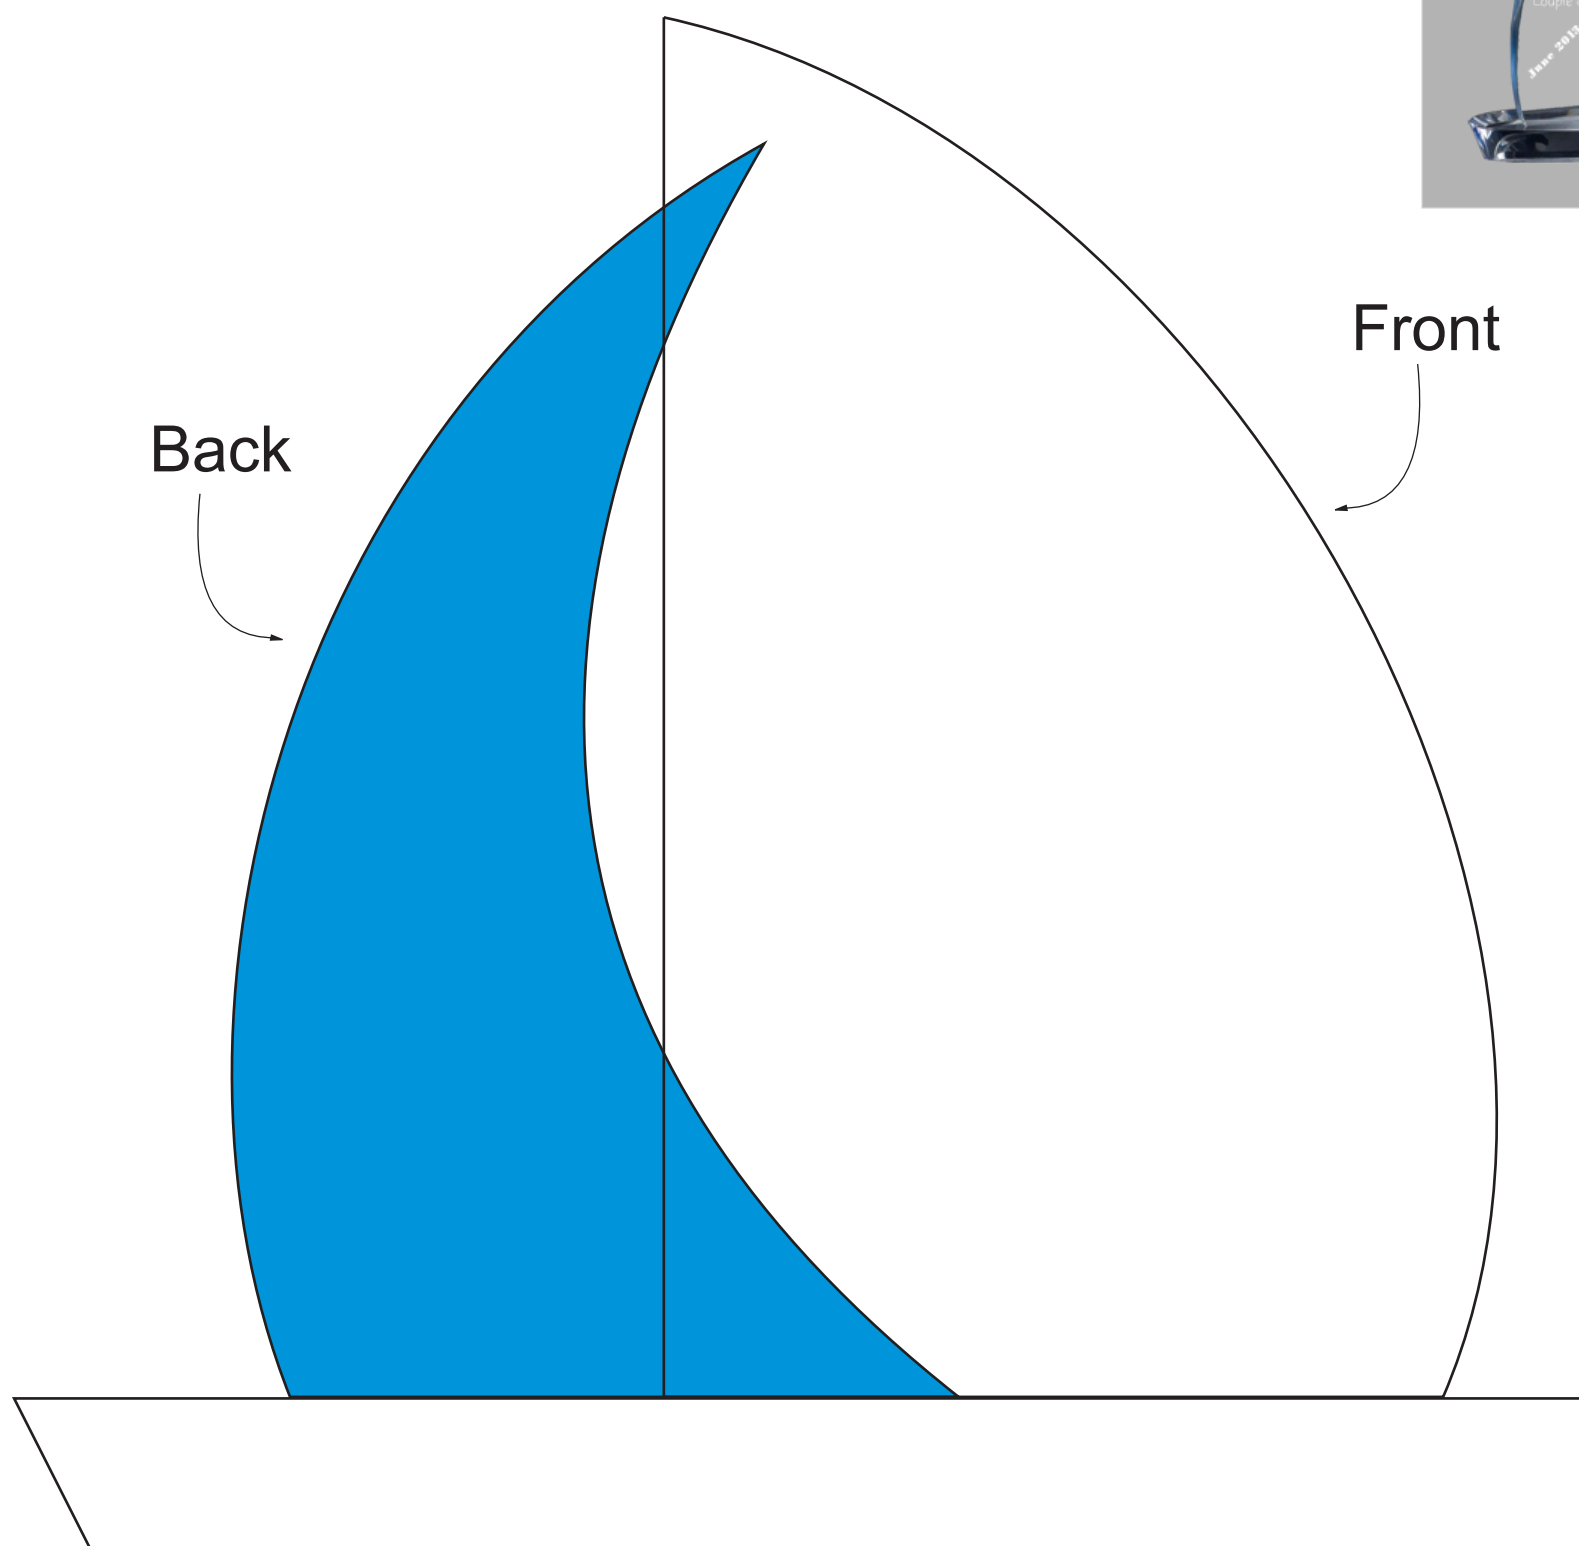

Product Name: BLUE CRYSTAL SAILBOAT AWARD

Scale 100%

Product Model: T-SRG88

Product Size: 8.25" x 8.00"