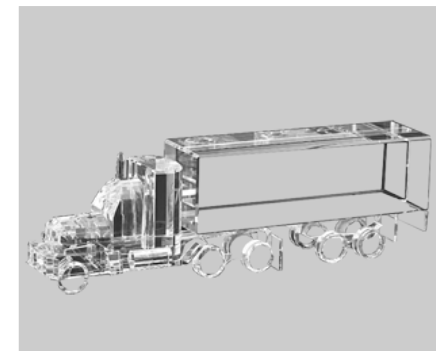

Product Name: CRYSTAL SEMI TRUCK AWARD

Scale 100%

Product Model: T-CBT09

Product Size: 9.00" x 2.50" x 2.50"