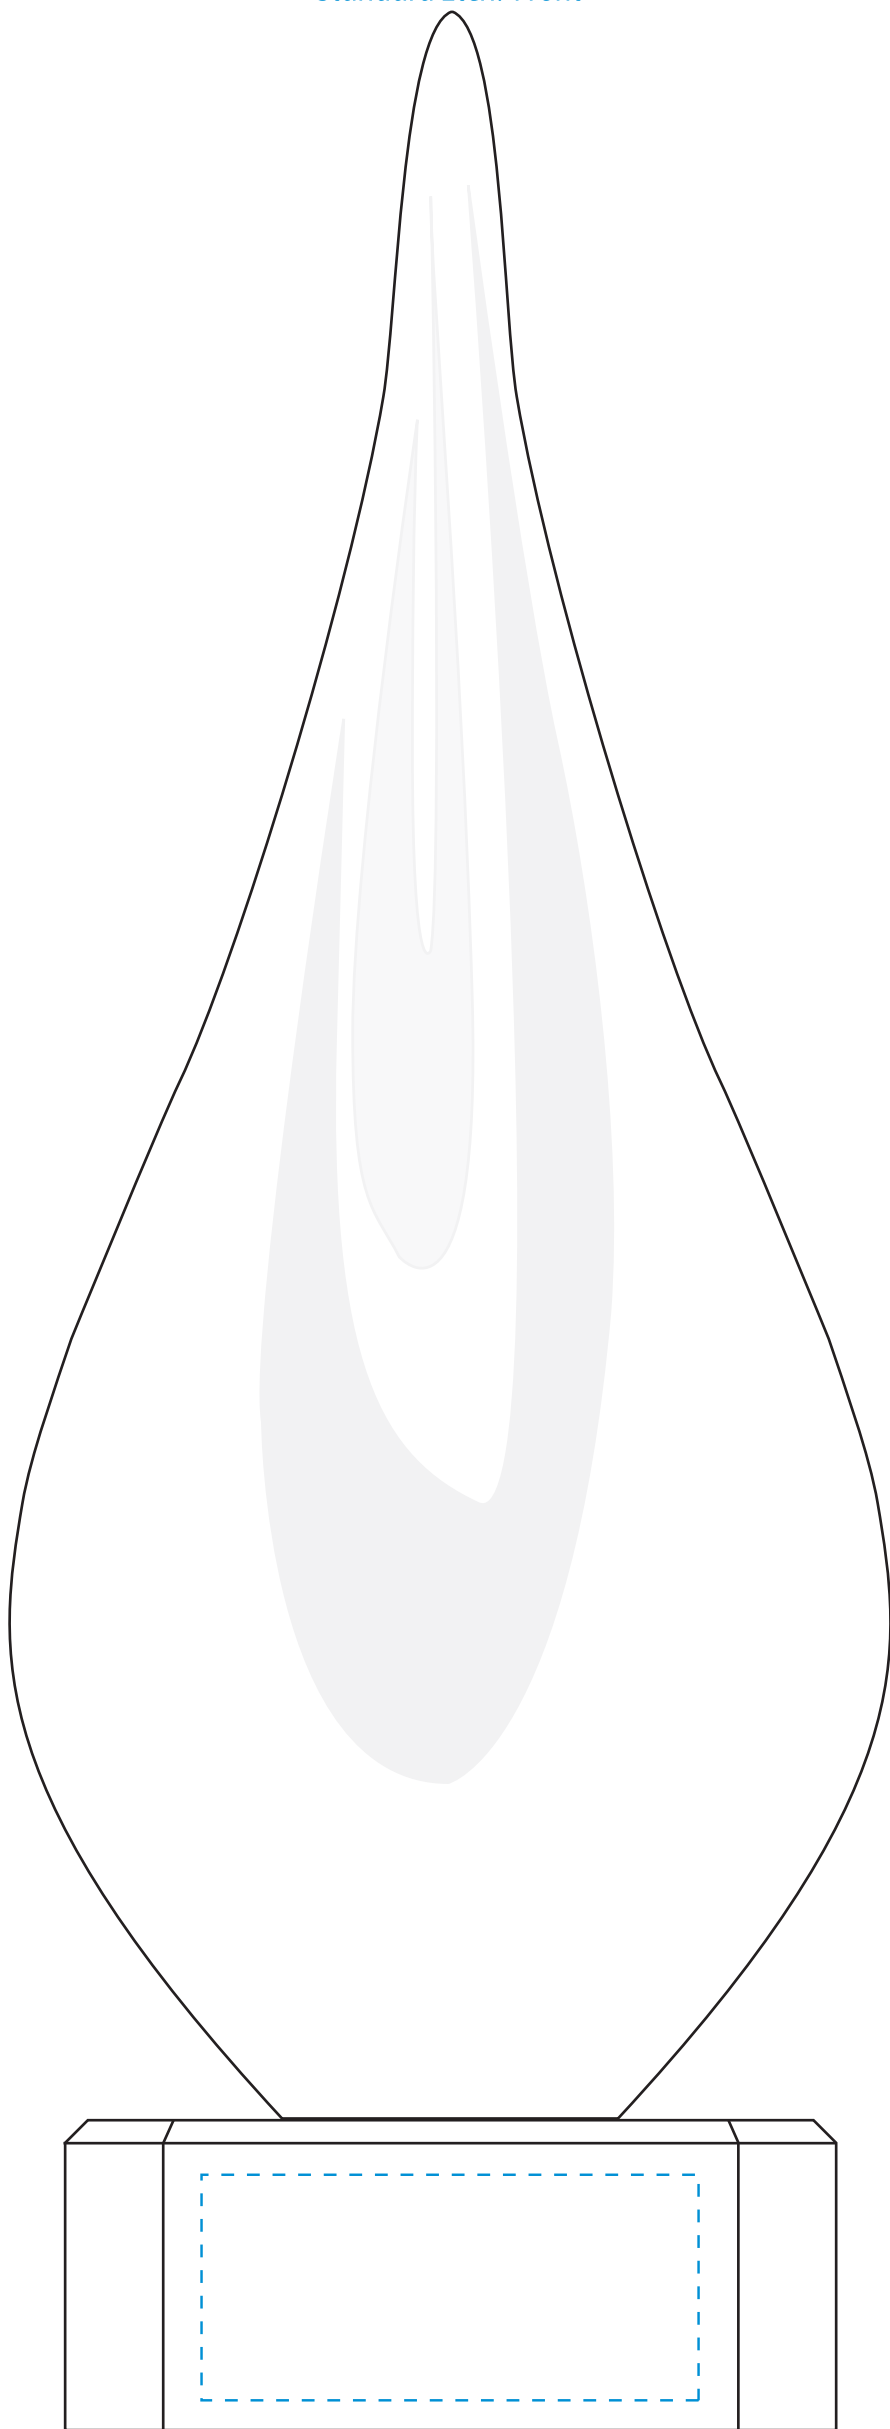

Product Name: EMERGENCE RAINDROP ARTGLASS AWARD

Scale 100%

Product Model: CD-7232

Product Size: 4.00" x 13.00" x 4.00"

Standard Etch: Front

7232D EMINENCE ART GLASS

Blue line represents the max image area.

Artwork Information:

All artwork must be in vector format (AI, EPS, PDF is recommended) (send AI in version CS5 or lower)
For sand etching, if fonts are under 12 pt font and lines less than 1 pt thickness
we cannot guarantee clean etching so please contact us if smaller font or line thickness is needed.
Any Logos and Text must be black & white line art only, no colors or grays can be etched.

Please see more art guidelines under Artwork Details tab for each product.