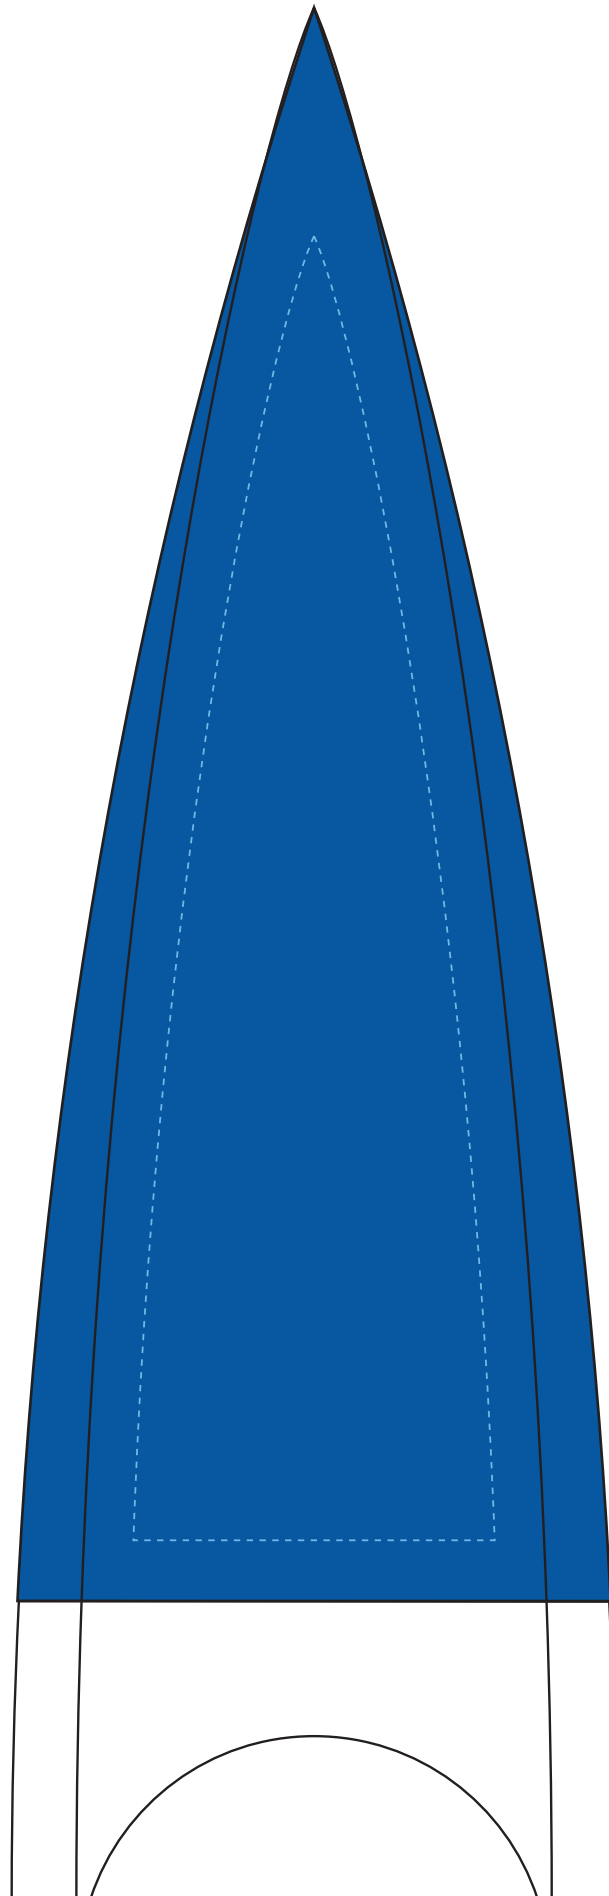

Product Name: BLUE CULMINATION CRYSTAL AWARD

Scale 100%

Product Model: CD-6876

Product Size: 2.25" x 7.00" x 2.25"

Standard Etch: Front

6876 CULMINATION

Blue line represents the max image area.

Please see more art guidelines under Artwork Details tab for each product.

Product Name: BLUE CULMINATION CRYSTAL AWARD

Scale 100%

Product Model: CD-6877

Product Size: 3.00" x 9.00" x 3.00"

Standard Etch: Front

Please see more art guidelines under Artwork Details tab for each product.

Product Name: BLUE CULMINATION CRYSTAL AWARD

Scale 100%

Product Model: CD-6878

Product Size: 3.25" x 10.00" x 3.25"

Standard Etch: Front

6878 CULMINATION

Blue line represents the max image area.