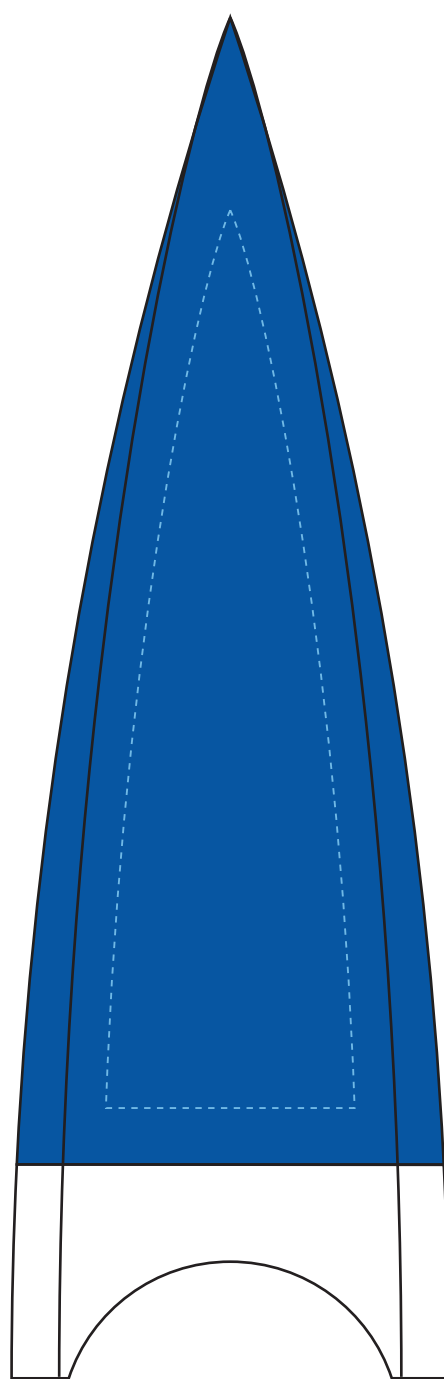

Product Name: BLUE CULMINATION CRYSTAL AWARD

Scale 100%

Product Model: CD-6876

Product Size: 2.25" x 7.00" x 2.25"

Standard Etch: Front

6876 CULMINATION

Blue line represents the max image area.

Please see more art guidelines under Artwork Details tab for each product.

Product Name: BLUE CULMINATION CRYSTAL AWARD

Scale 100%

Product Model: CD-6877

Product Size: 3.00" x 9.00" x 3.00"

Standard Etch: Front

6877 CULMINATION

Blue line represents the max image area.

Please see more art guidelines under Artwork Details tab for each product.

Product Name: BLUE CULMINATION CRYSTAL AWARD

Scale 100%

Product Model: CD-6878

Product Size: 3.25" x 10.00" x 3.25"

Standard Etch: Front