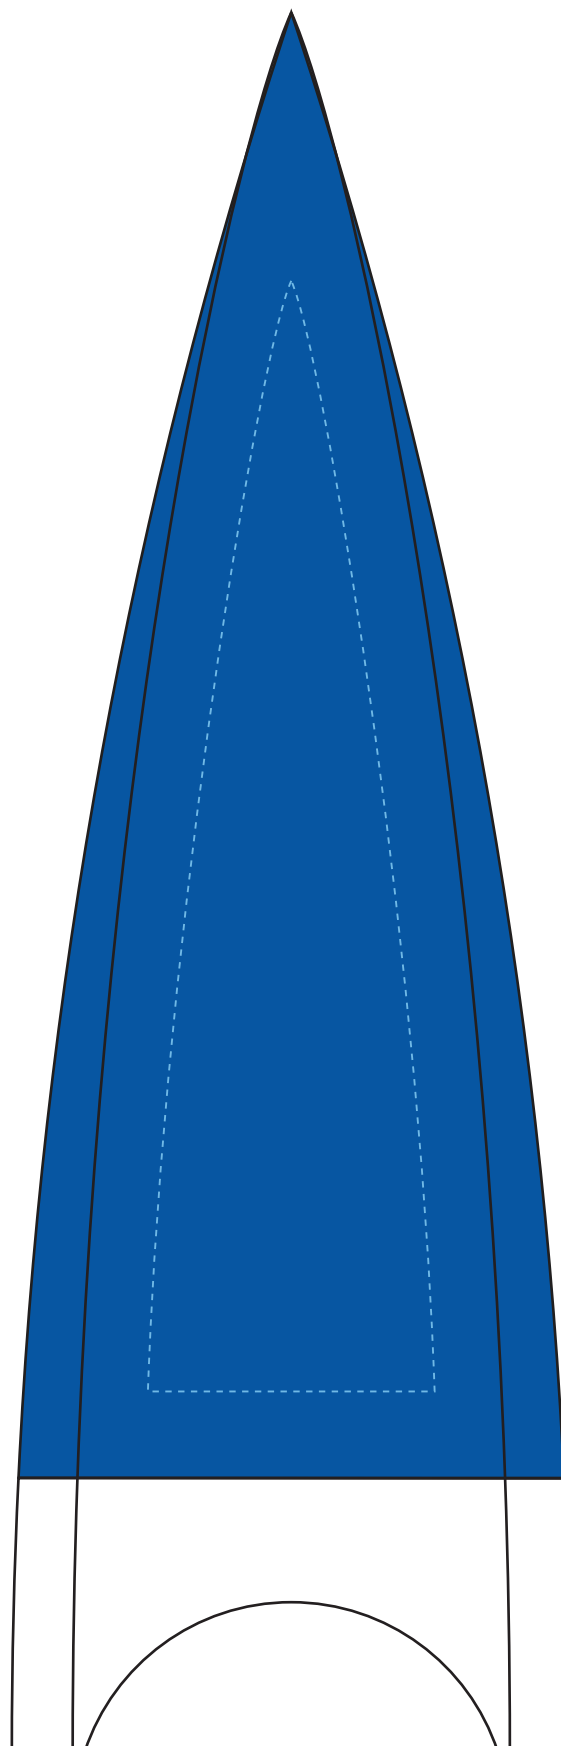

Product Name: BLUE CULMINATION CRYSTAL AWARD

Scale 100%

Product Model: CD-6876

Product Size: 2.25" x 7.00" x 2.25"

Standard Etch: Front

6876 CULMINATION

Blue line represents the max image area.

Please see more art guidelines under Artwork Details tab for each product.

Product Name: BLUE CULMINATION CRYSTAL AWARD

Scale 100%

Product Model: CD-6877

Product Size: 3.00" x 9.00" x 3.00"

Standard Etch: Front

6877 CULMINATION

Blue line represents the max image area.

Please see more art guidelines under Artwork Details tab for each product.

Product Name: BLUE CULMINATION CRYSTAL AWARD

Scale 100%

Product Model: CD-6878

Product Size: 3.25" x 10.00" x 3.25"

Standard Etch: Front