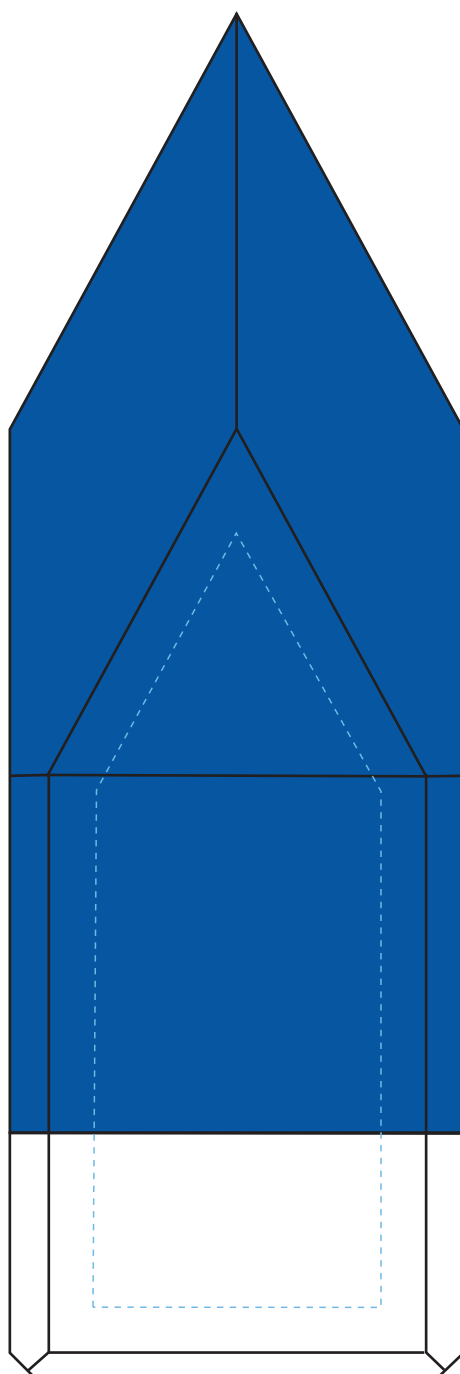

Product Name: BLUE CRYSTAL MONOLITH AWARD

Scale 100%

Product Model: CD-6872

Product Size: 2.50" x 7.00" x 2.50"

Standard Etch: Front

6872 MONOLITH

Blue line represents the max image area.

Please see more art guidelines under Artwork Details tab for each product.

Product Name: BLUE CRYSTAL MONOLITH AWARD

Scale 100%

Product Model: CD-6873

Product Size: 2.50" x 9.00" x 2.50"

Standard Etch: Front

6873 MONOLITH

Blue line represents the max image area.

Please see more art guidelines under Artwork Details tab for each product.

Product Name: BLUE CRYSTAL MONOLITH AWARD

Scale 100%

Product Model: CD-6874

Product Size: 2.50" x 11.00" x 2.50"

Standard Etch: Front