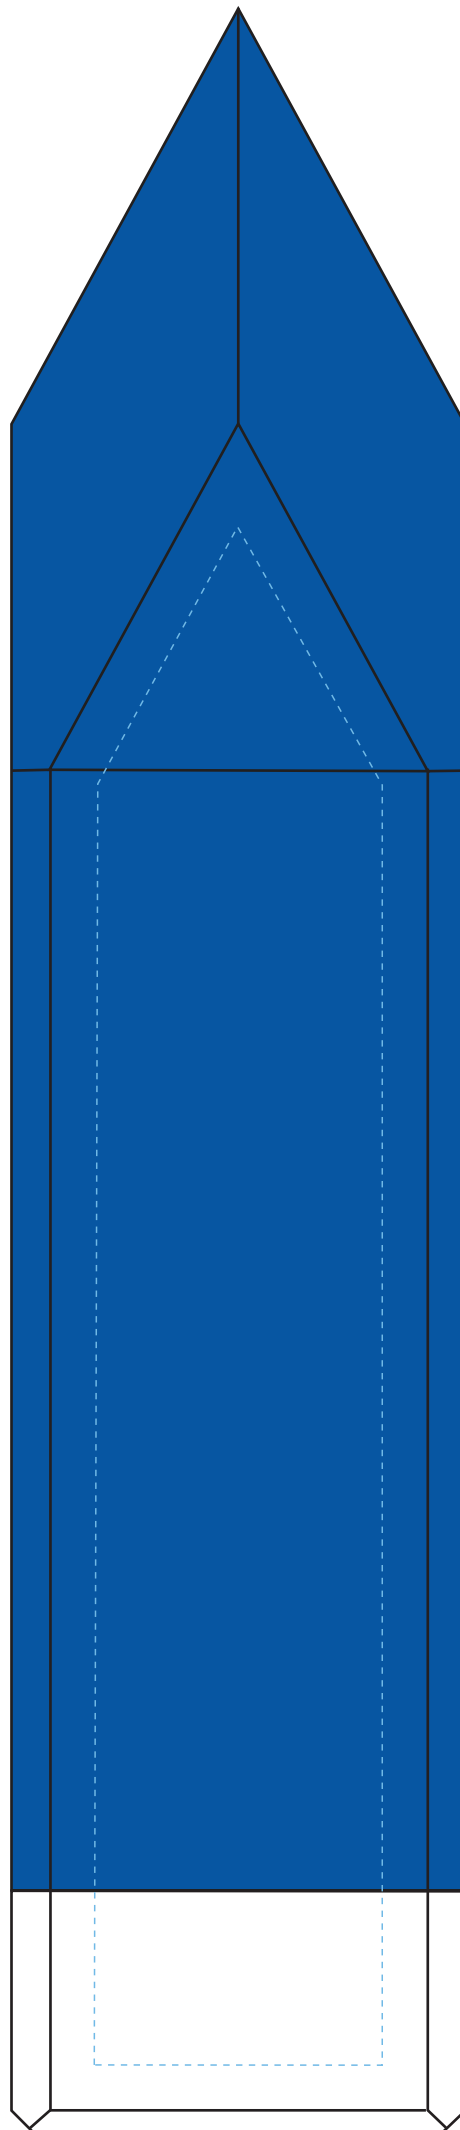

Product Name: BLUE CRYSTAL MONOLITH AWARD

Scale 100%

Product Model: CD-6872

Product Size: 2.50" x 7.00" x 2.50"

Standard Etch: Front

6872 MONOLITH

Blue line represents the max image area.

Please see more art guidelines under Artwork Details tab for each product.

Product Name: BLUE CRYSTAL MONOLITH AWARD

Scale 100%

Product Model: CD-6873

Product Size: 2.50" x 9.00" x 2.50"

Standard Etch: Front

Please see more art guidelines under Artwork Details tab for each product.

Product Name: BLUE CRYSTAL MONOLITH AWARD

Scale 100%

Product Model: CD-6874

Product Size: 2.50" x 11.00" x 2.50"

Standard Etch: Front

6874 MONOLITH

Blue line represents the max image area.