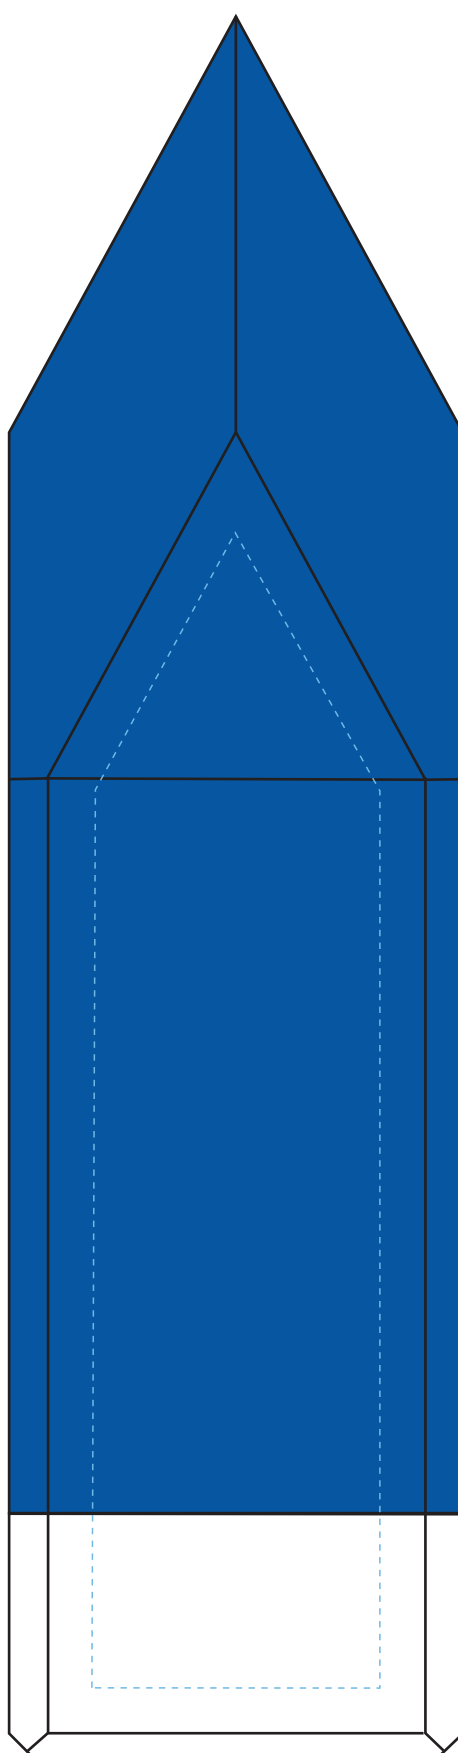

Product Name: BLUE CRYSTAL MONOLITH AWARD

Scale 100%

Product Model: CD-6872

Product Size: 2.50" x 7.00" x 2.50"

Standard Etch: Front

6872 MONOLITH

Blue line represents the max image area.

Please see more art guidelines under Artwork Details tab for each product.

Product Name: BLUE CRYSTAL MONOLITH AWARD

Scale 100%

Product Model: CD-6873

Product Size: 2.50" x 9.00" x 2.50"

Standard Etch: Front

6873 MONOLITH

Blue line represents the max image area.

Please see more art guidelines under Artwork Details tab for each product.

Product Name: BLUE CRYSTAL MONOLITH AWARD

Scale 100%

Product Model: CD-6874

Product Size: 2.50" x 11.00" x 2.50"

Standard Etch: Front