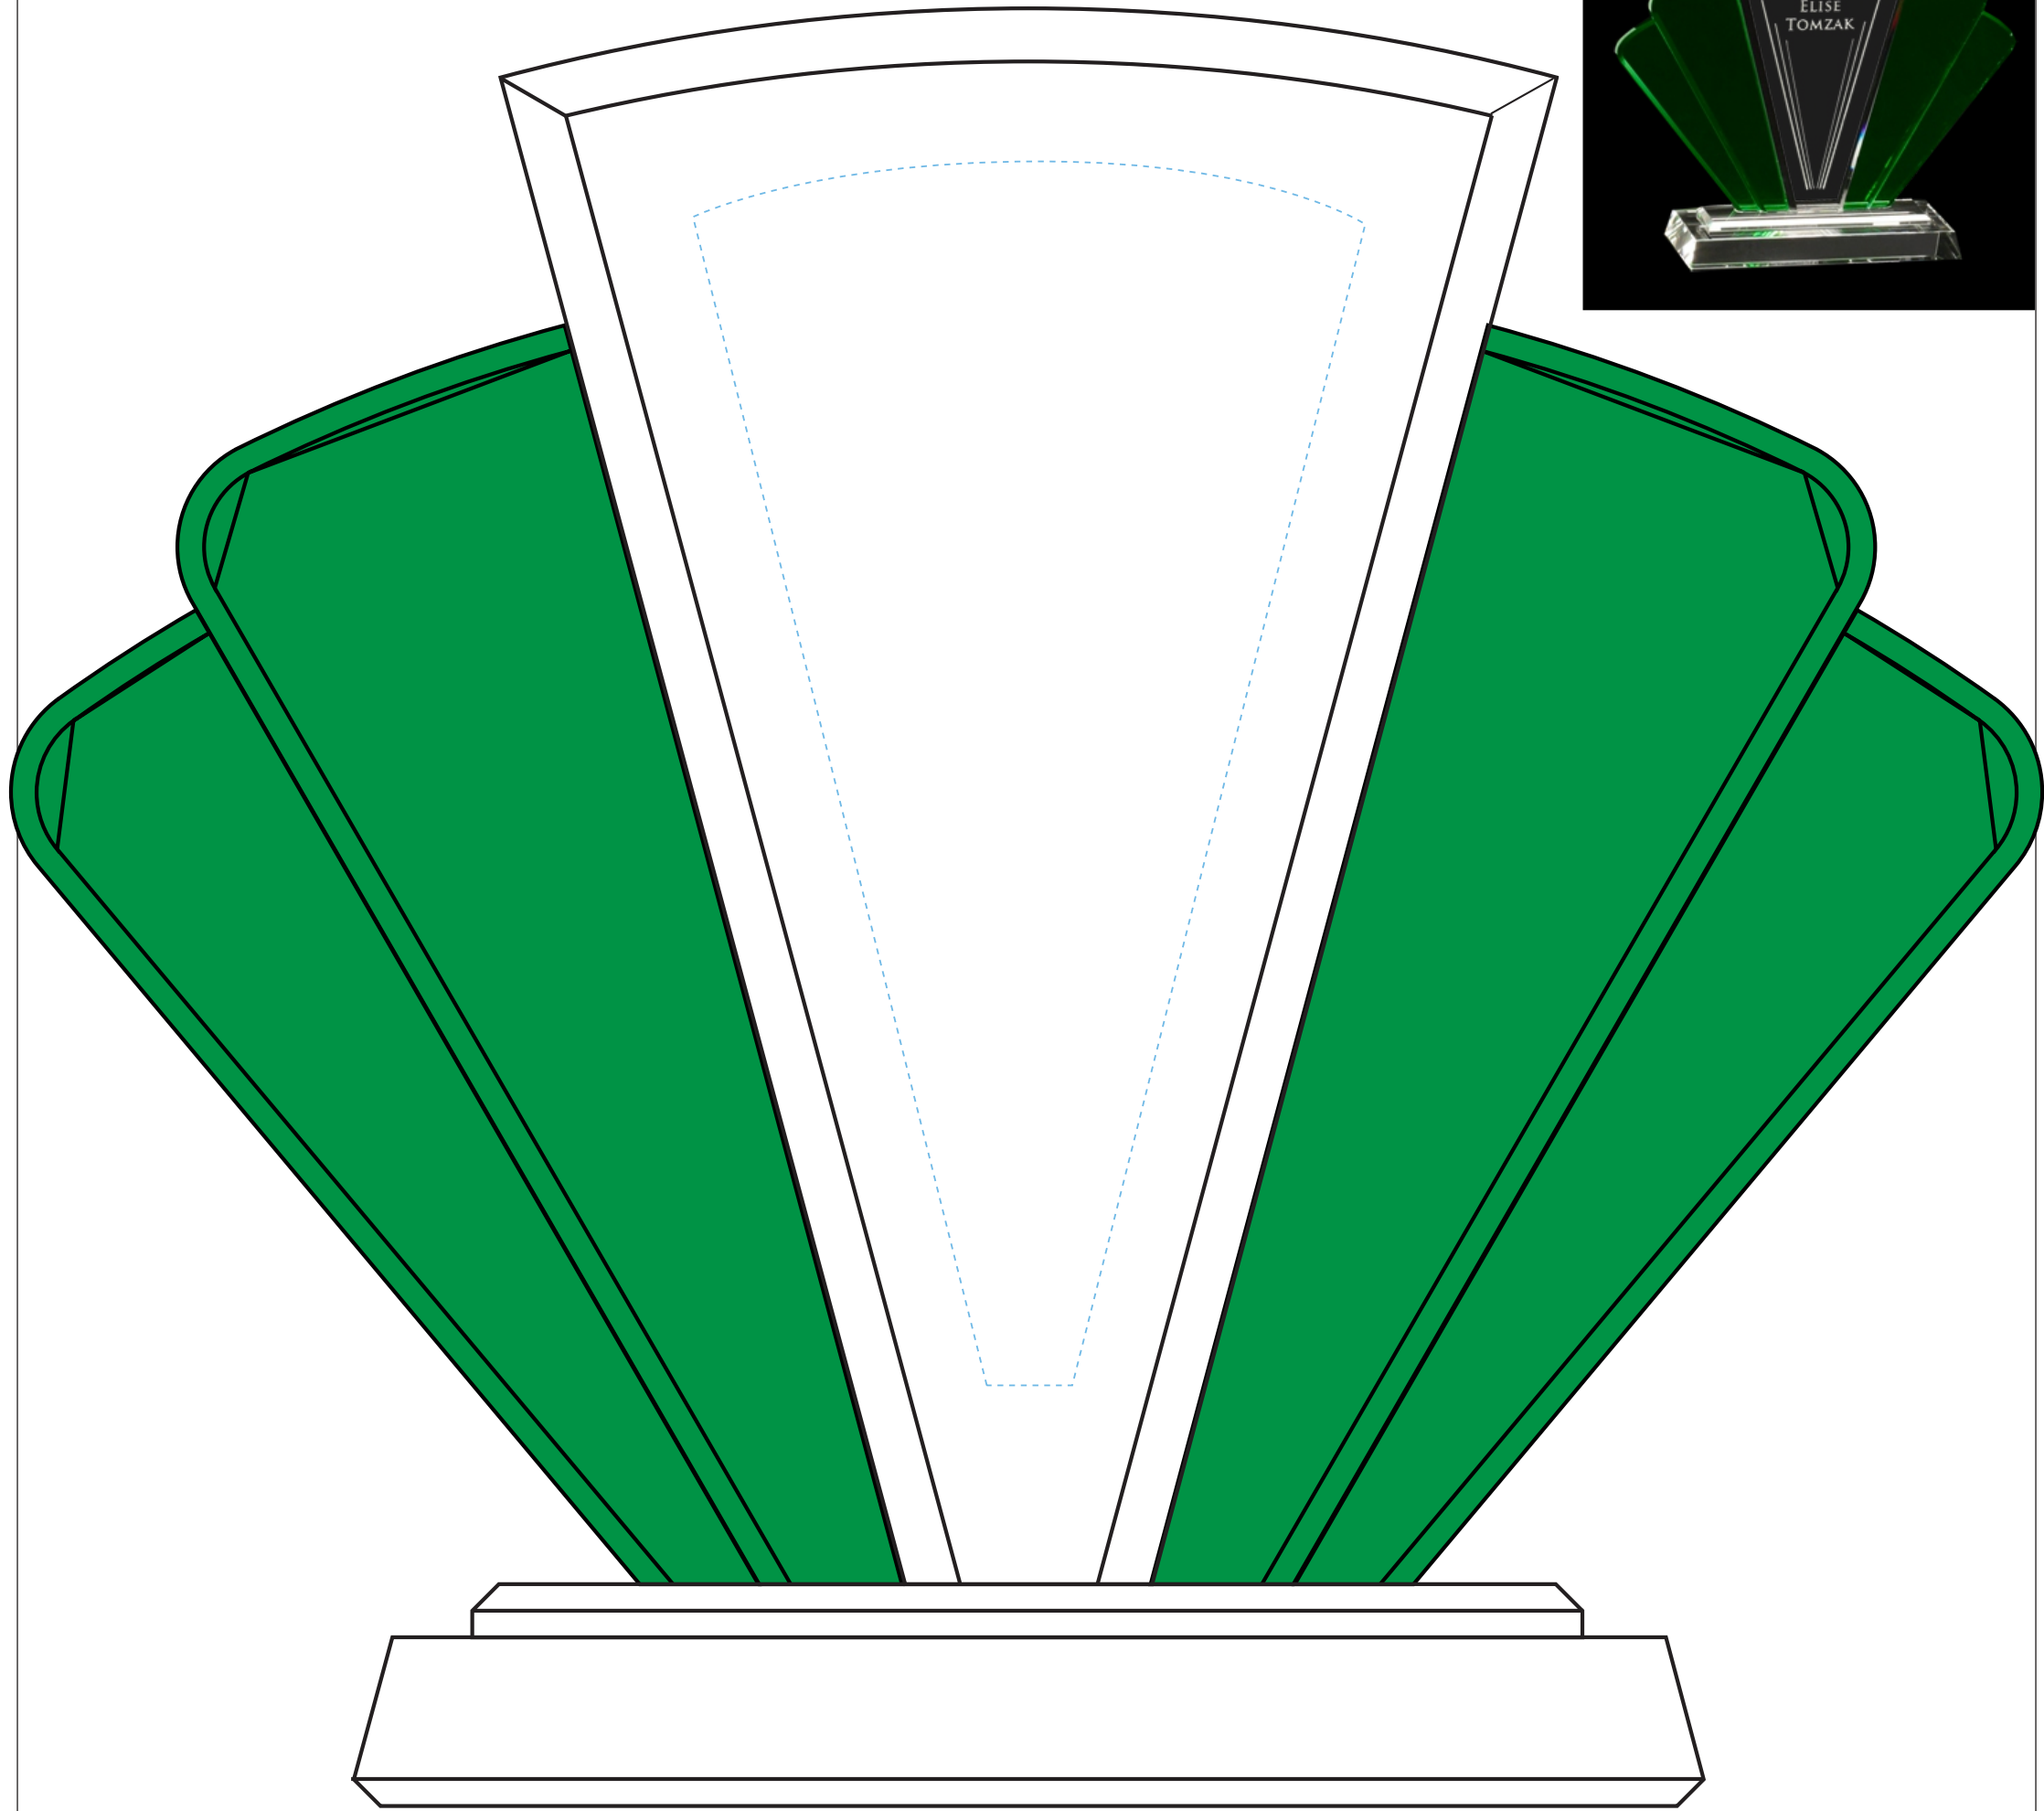

Product Name: GREEN PHANTASIA CRYSTAL AWARD

Scale 100%

Product Model: CD-6795

Product Size: 6.00" x 8.00" x 3.00"

Standard Etch: Reverse

6795 PHANTASIA AWARD

*Blue line represents the max image area.*

Please see more art guidelines under Artwork Details tab for each product.

Product Name: GREEN PHANTASIA CRYSTAL AWARD

Scale 100%

Product Model: CD-6796

Product Size: 6.75" x 9.00" x 3.50"

*Standard Etch: Reverse*

6796 PHANTASIA AWARD

*Blue line represents the max image area.*

Please see more art guidelines under Artwork Details tab for each product.

Product Name: GREEN PHANTASIA CRYSTAL AWARD

Scale 100%

Product Model: CD-6797

Product Size: 7.75" x 10.00" x 4.00"

*Standard Etch: Reverse*