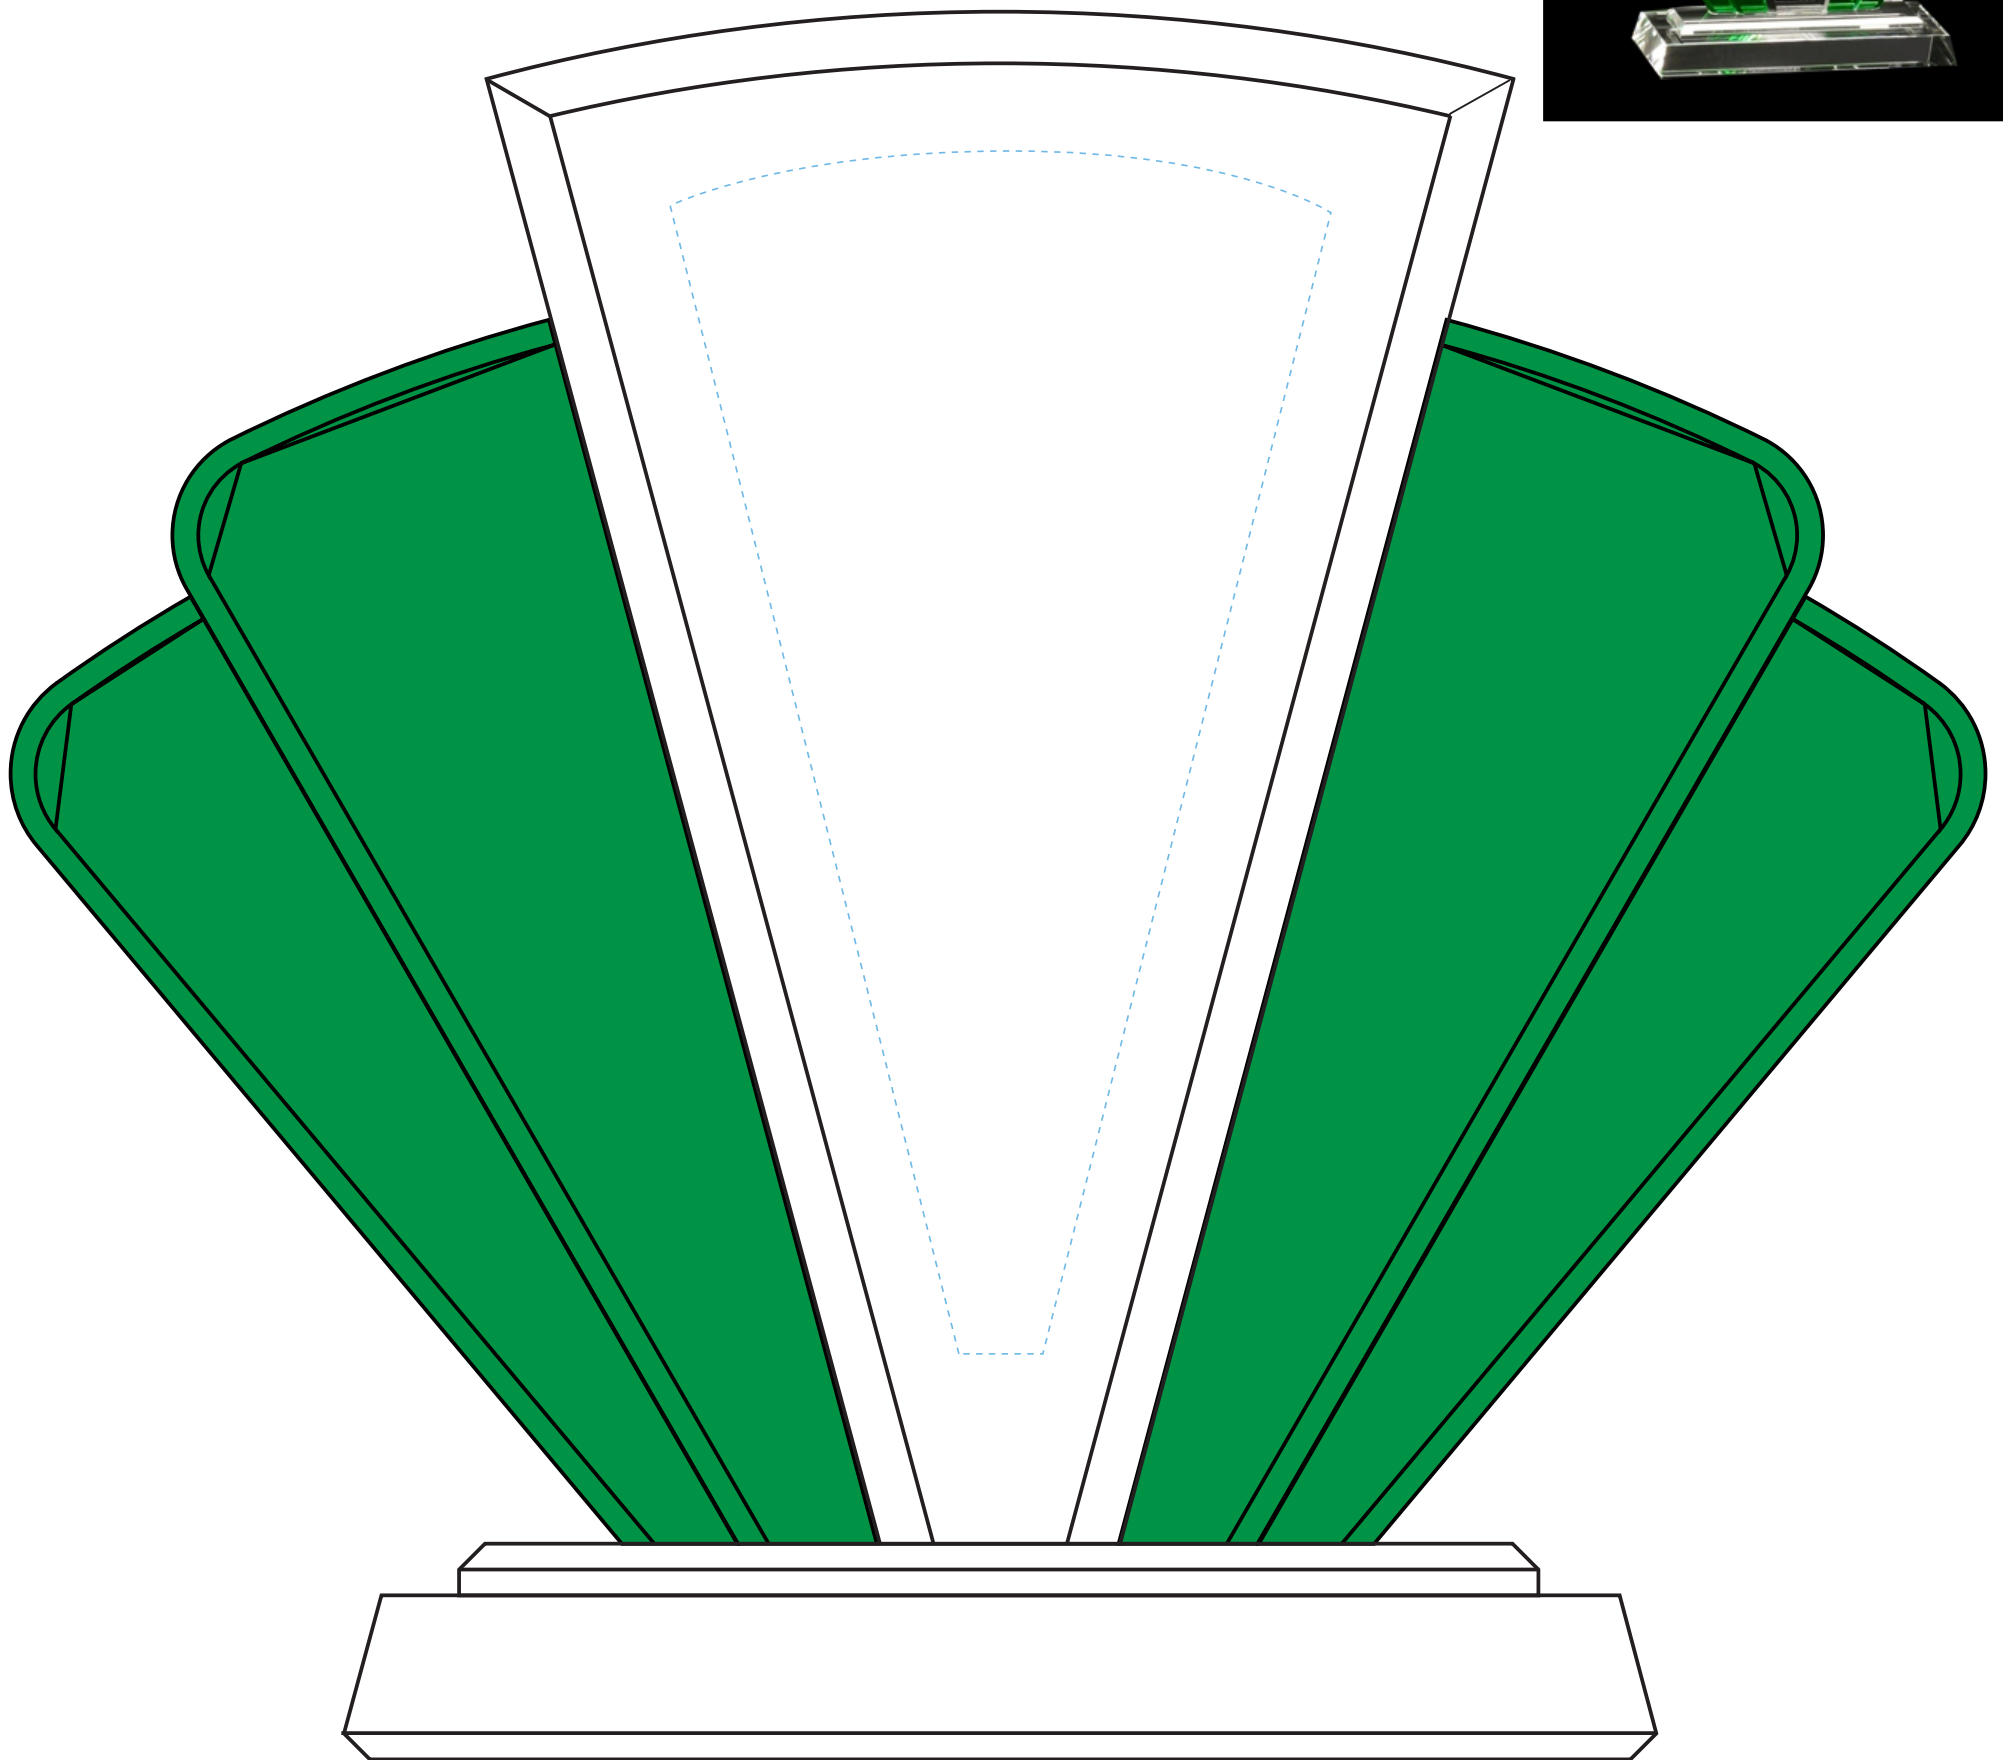

Product Name: GREEN PHANTASIA CRYSTAL AWARD

Scale 100%

Product Model: CD-6795

Product Size: 6.00" x 8.00" x 3.00"

Standard Etch: Reverse

6795 PHANTASIA AWARD

*Blue line represents the max image area.*

Please see more art guidelines under Artwork Details tab for each product.

Product Name: GREEN PHANTASIA CRYSTAL AWARD

Scale 100%

Product Model: CD-6796

Product Size: 6.75" x 9.00" x 3.50"

*Standard Etch: Reverse*

6796 PHANTASIA AWARD

*Blue line represents the max image area.*

Please see more art guidelines under Artwork Details tab for each product.

Product Name: GREEN PHANTASIA CRYSTAL AWARD

Scale 100%

Product Model: CD-6797

Product Size: 7.75" x 10.00" x 4.00"

*Standard Etch: Reverse*