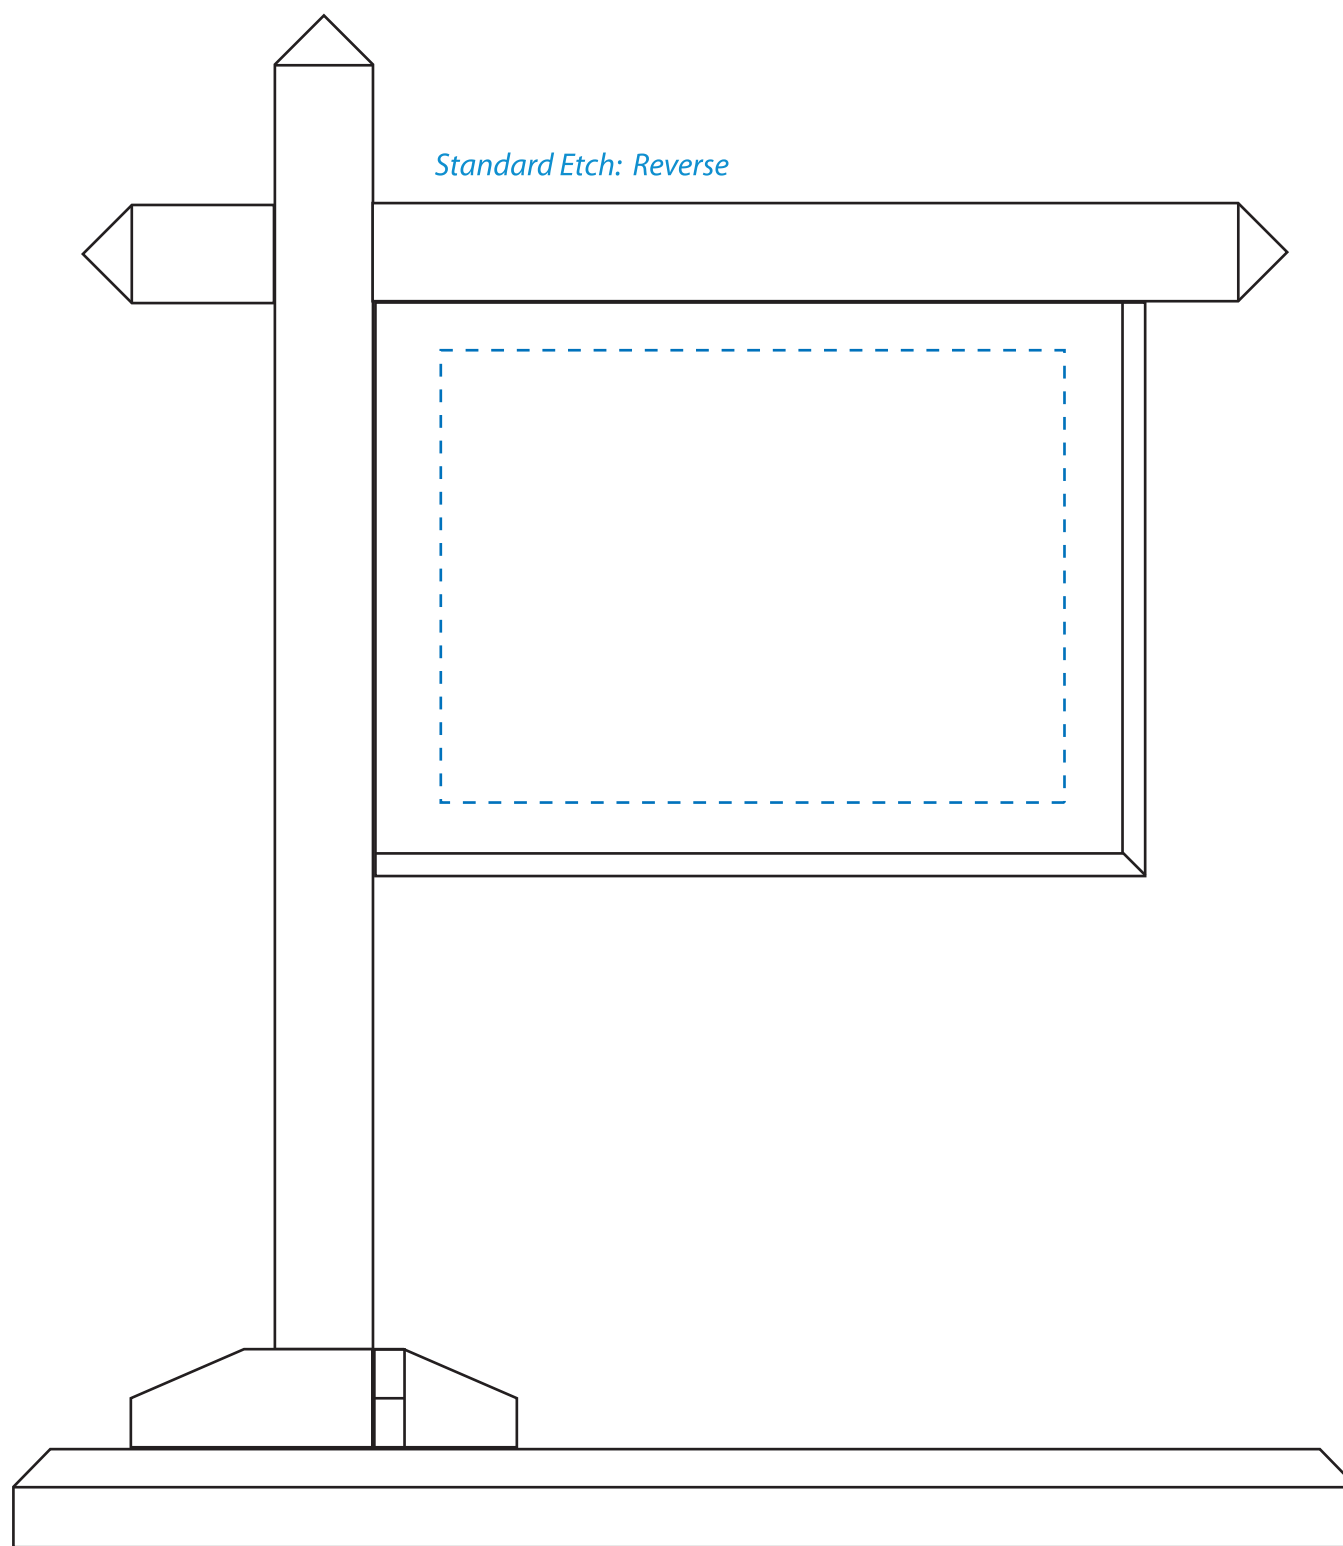

Product Name: CRYSTAL REAL ESTATE SIGN AWARD

Product Model: CD-6490

Product Size: 7.00" x 7.50" x 3.00"

Scale 100%

Standard Etch: Reverse

6490 REAL ESTATE SIGN

Blue line represents the max image area.

Artwork Information:

All artwork must be in vector format (AI, EPS, PDF is recommended) (send AI in version CS5 or lower)
For sand etching, if fonts are under 12 pt font and lines less than 1 pt thickness
we cannot guarantee clean etching so please contact us if smaller font or line thickness is needed.
Any Logos and Text must be black & white line art only, no colors or grays can be etched.