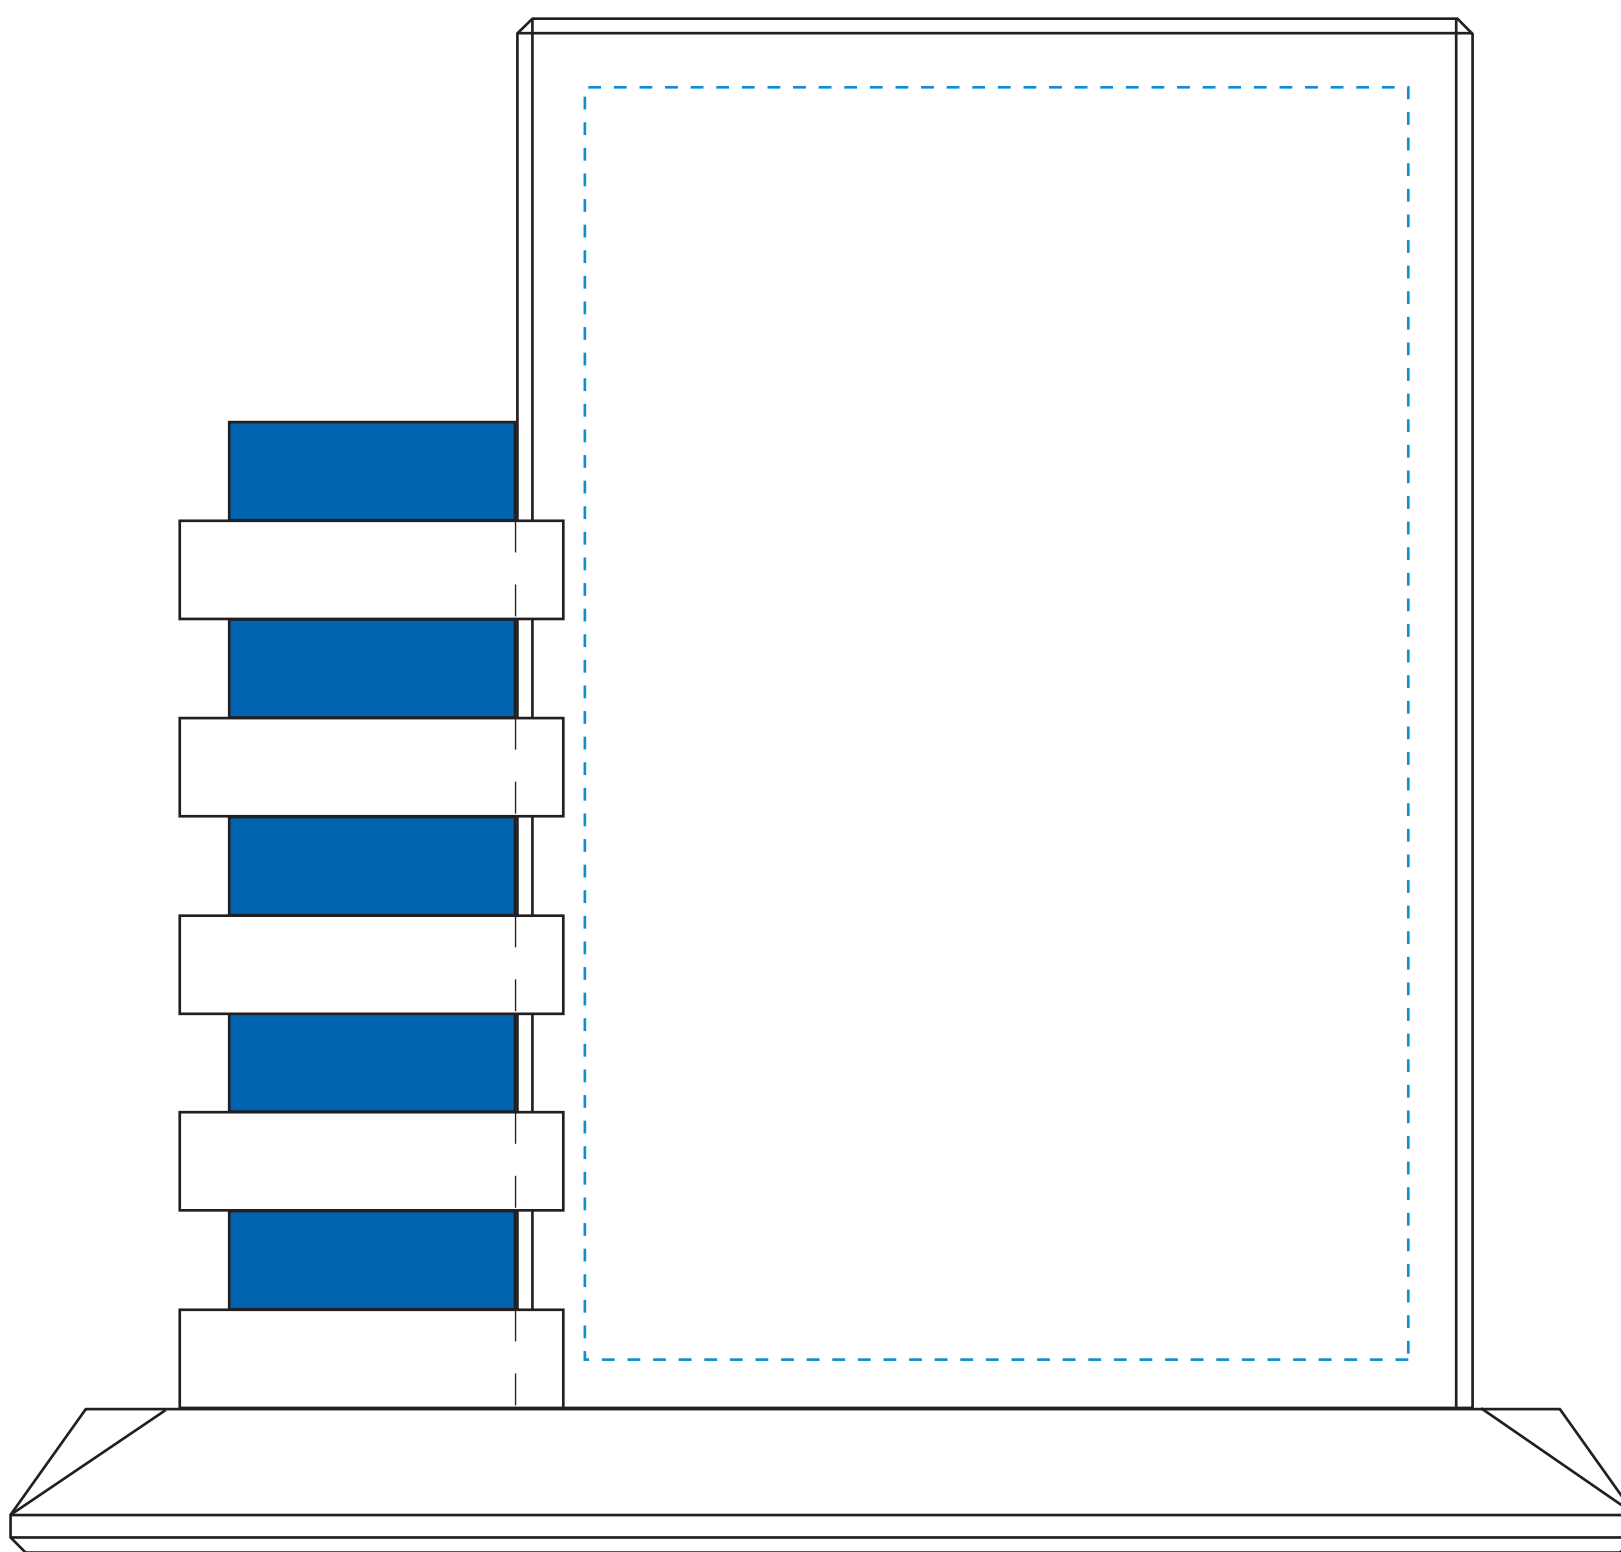

Product Name: BLUE RESOLUTE CRYSTAL AWARD

Scale 100%

Product Model: CD-6476

Product Size: 8.50" x 8.50" x 3.50"

Standard Etch: Reverse

6476 RESOLUTE

Blue line represents the max image area.

Artwork Information:

Please see more art guidelines under Artwork Details tab for each product.

Product Name: BLUE RESOLUTE CRYSTAL AWARD
Product Model: CD-6477
Product Size: 8.50" x 9.50" x 3.50"

Scale 100%

Standard Etch: Reverse

6477 RESOLUTE

Blue line represents the max image area.

Artwork Information:

All artwork must be in vector format (AI, EPS, PDF is recommended) (send AI in version CS5 or lower)
For sand etching, if fonts are under 12 pt font and lines less than 1 pt thickness
we cannot guarantee clean etching so please contact us if smaller font or line thickness is needed.
Any Logos and Text must be black & white line art only, no colors or grays can be etched.

Please see more art guidelines under Artwork Details tab for each product.

Product Name: BLUE RESOLUTE CRYSTAL AWARD
Product Model: CD-6478
Product Size: 8.50" x 11.50" x 3.50"

Scale 100%

Standard Etch: Reverse