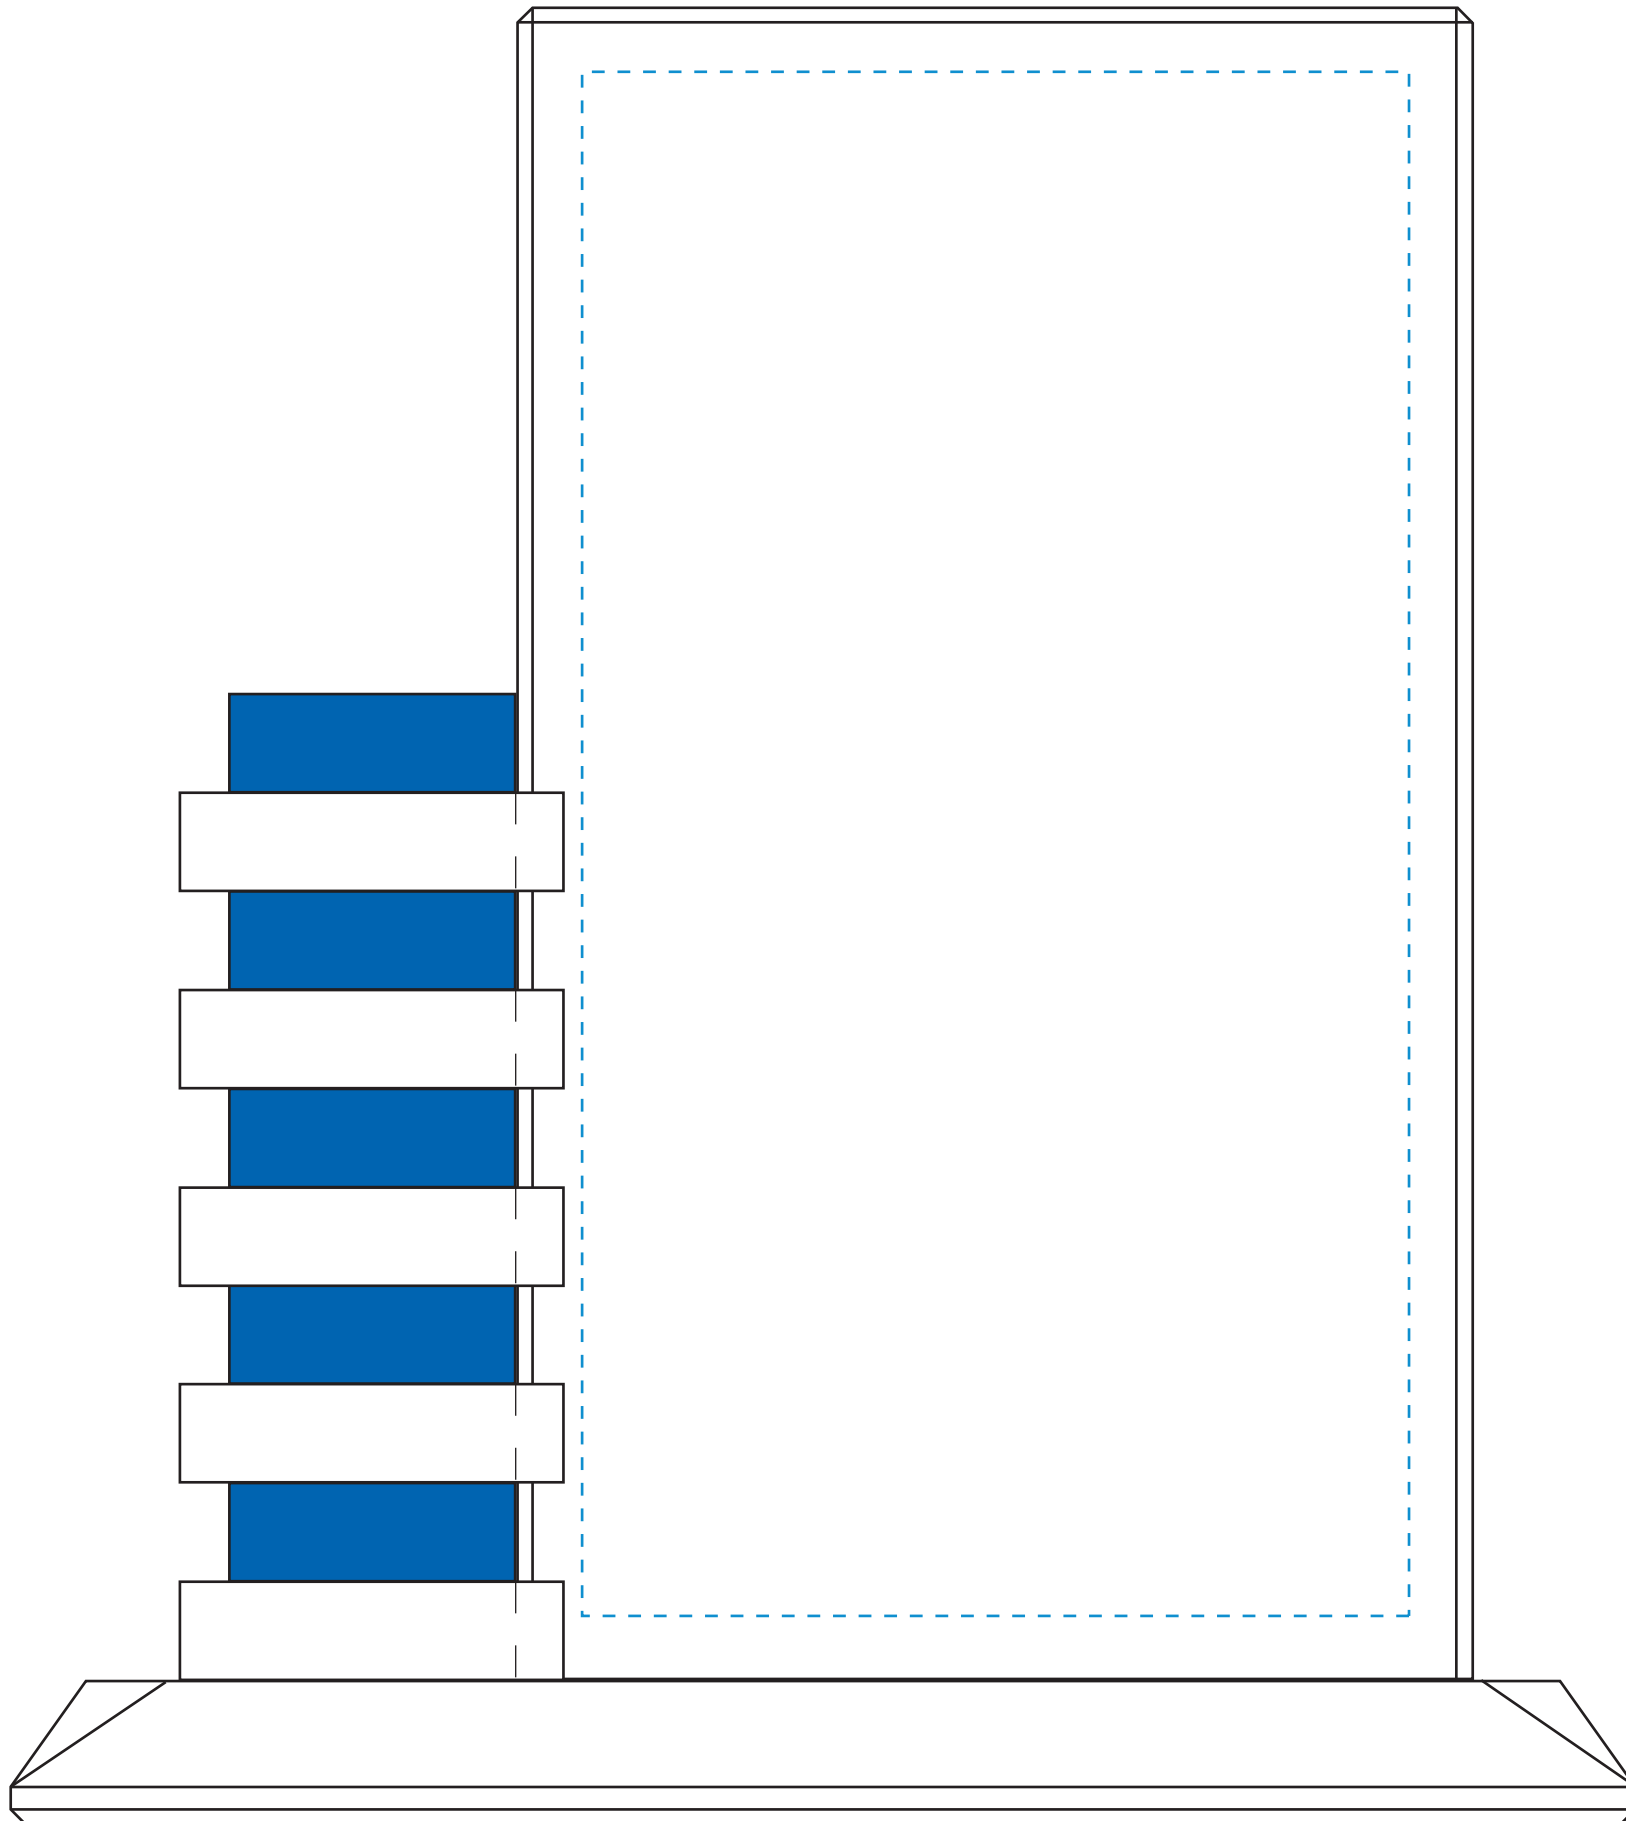

Product Name: BLUE RESOLUTE CRYSTAL AWARD

Scale 100%

Product Model: CD-6476

Product Size: 8.50" x 8.50" x 3.50"

Standard Etch: Reverse

6476 RESOLUTE

Blue line represents the max image area.

Artwork Information:

Please see more art guidelines under Artwork Details tab for each product.

Product Name: BLUE RESOLUTE CRYSTAL AWARD
Product Model: CD-6477
Product Size: 8.50" x 9.50" x 3.50"

Scale 100%

Standard Etch: Reverse

6477 RESOLUTE

Blue line represents the max image area.

Artwork Information:

All artwork must be in vector format (AI, EPS, PDF is recommended) (send AI in version CS5 or lower)
For sand etching, if fonts are under 12 pt font and lines less than 1 pt thickness
we cannot guarantee clean etching so please contact us if smaller font or line thickness is needed.
Any Logos and Text must be black & white line art only, no colors or grays can be etched.

Please see more art guidelines under Artwork Details tab for each product.

Product Name: BLUE RESOLUTE CRYSTAL AWARD
Product Model: CD-6478
Product Size: 8.50" x 11.50" x 3.50"

Scale 100%

Standard Etch: Reverse