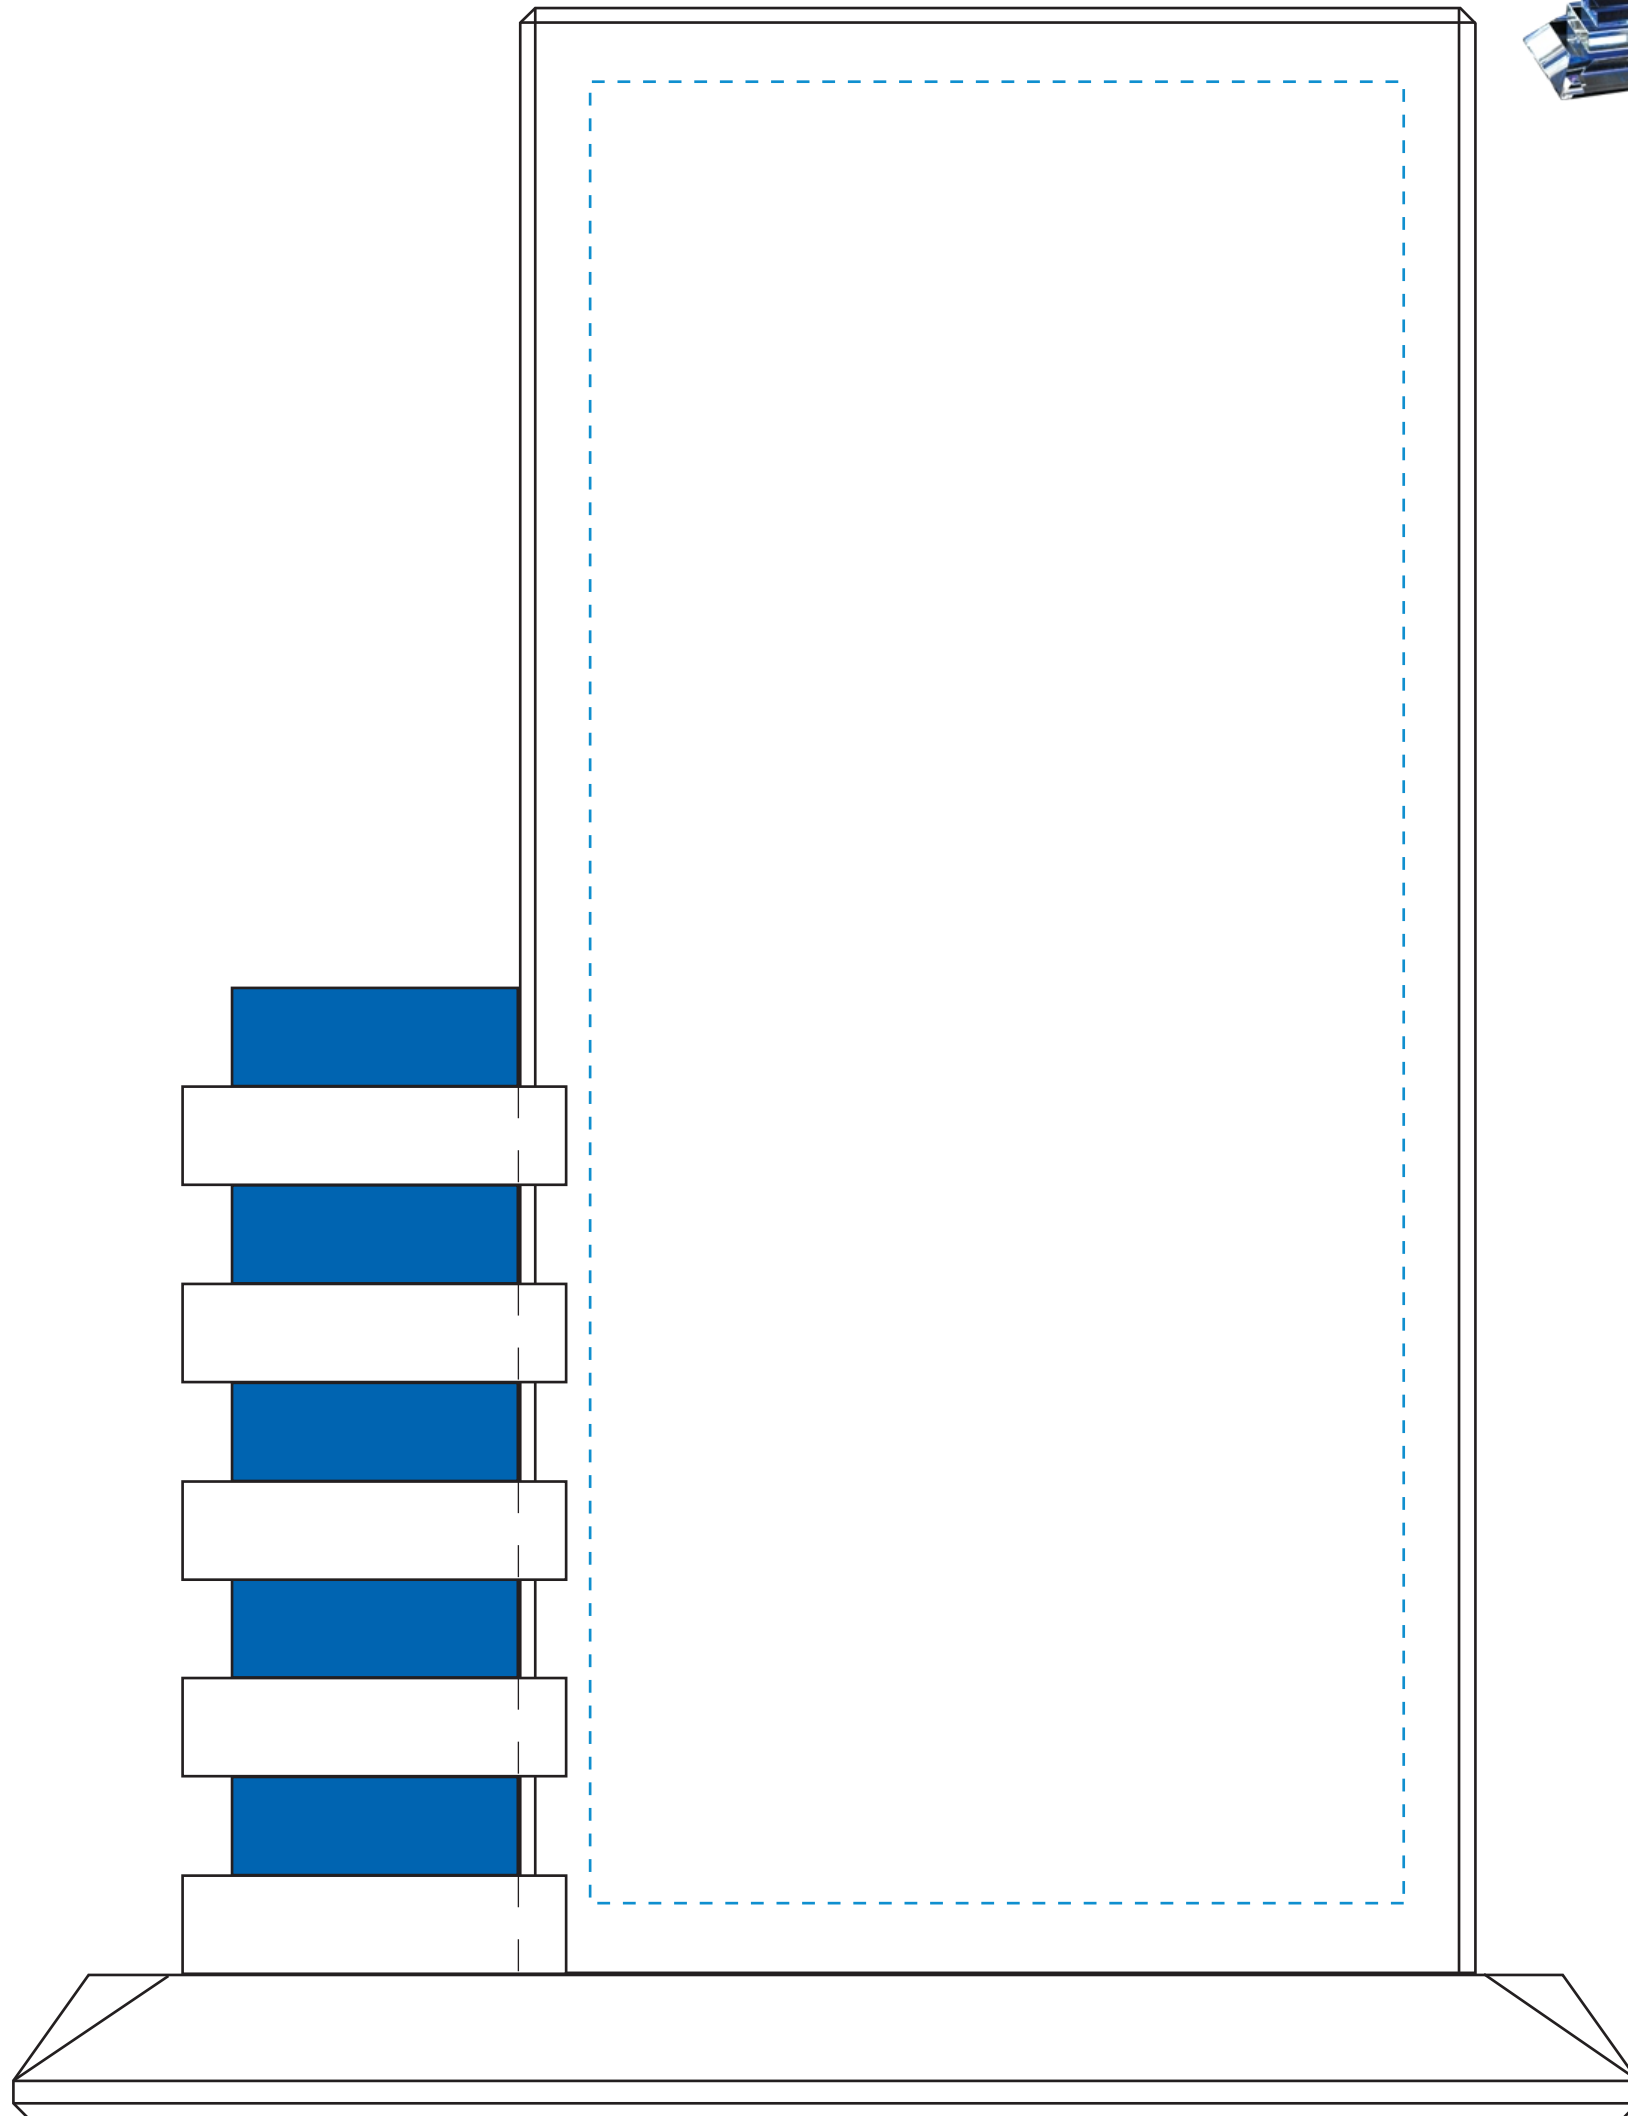

Product Name: BLUE RESOLUTE CRYSTAL AWARD

Scale 100%

Product Model: CD-6476

Product Size: 8.50" x 8.50" x 3.50"

Standard Etch: Reverse

6476 RESOLUTE

Blue line represents the max image area.

Artwork Information:

6477 RESOLUTE

Blue line represents the max image area.

Artwork Information:

All artwork must be in vector format (AI, EPS, PDF is recommended) (send AI in version CS5 or lower)
For sand etching, if fonts are under 12 pt font and lines less than 1 pt thickness
we cannot guarantee clean etching so please contact us if smaller font or line thickness is needed.
Any Logos and Text must be black & white line art only, no colors or grays can be etched.

Please see more art guidelines under Artwork Details tab for each product.

Product Name: BLUE RESOLUTE CRYSTAL AWARD
Product Model: CD-6478
Product Size: 8.50" x 11.50" x 3.50"

Scale 100%

Standard Etch: Reverse

6478 RESOLUTE

Blue line represents the max image area.

Artwork Information:

All artwork must be in vector format (AI, EPS, PDF is recommended) (send AI in version CS5 or lower)
For sand etching, if fonts are under 12 pt font and lines less than 1 pt thickness we cannot guarantee clean etching so please contact us if smaller font or line thickness is needed.
Any Logos and Text must be black & white line art only, no colors or grays can be etched.