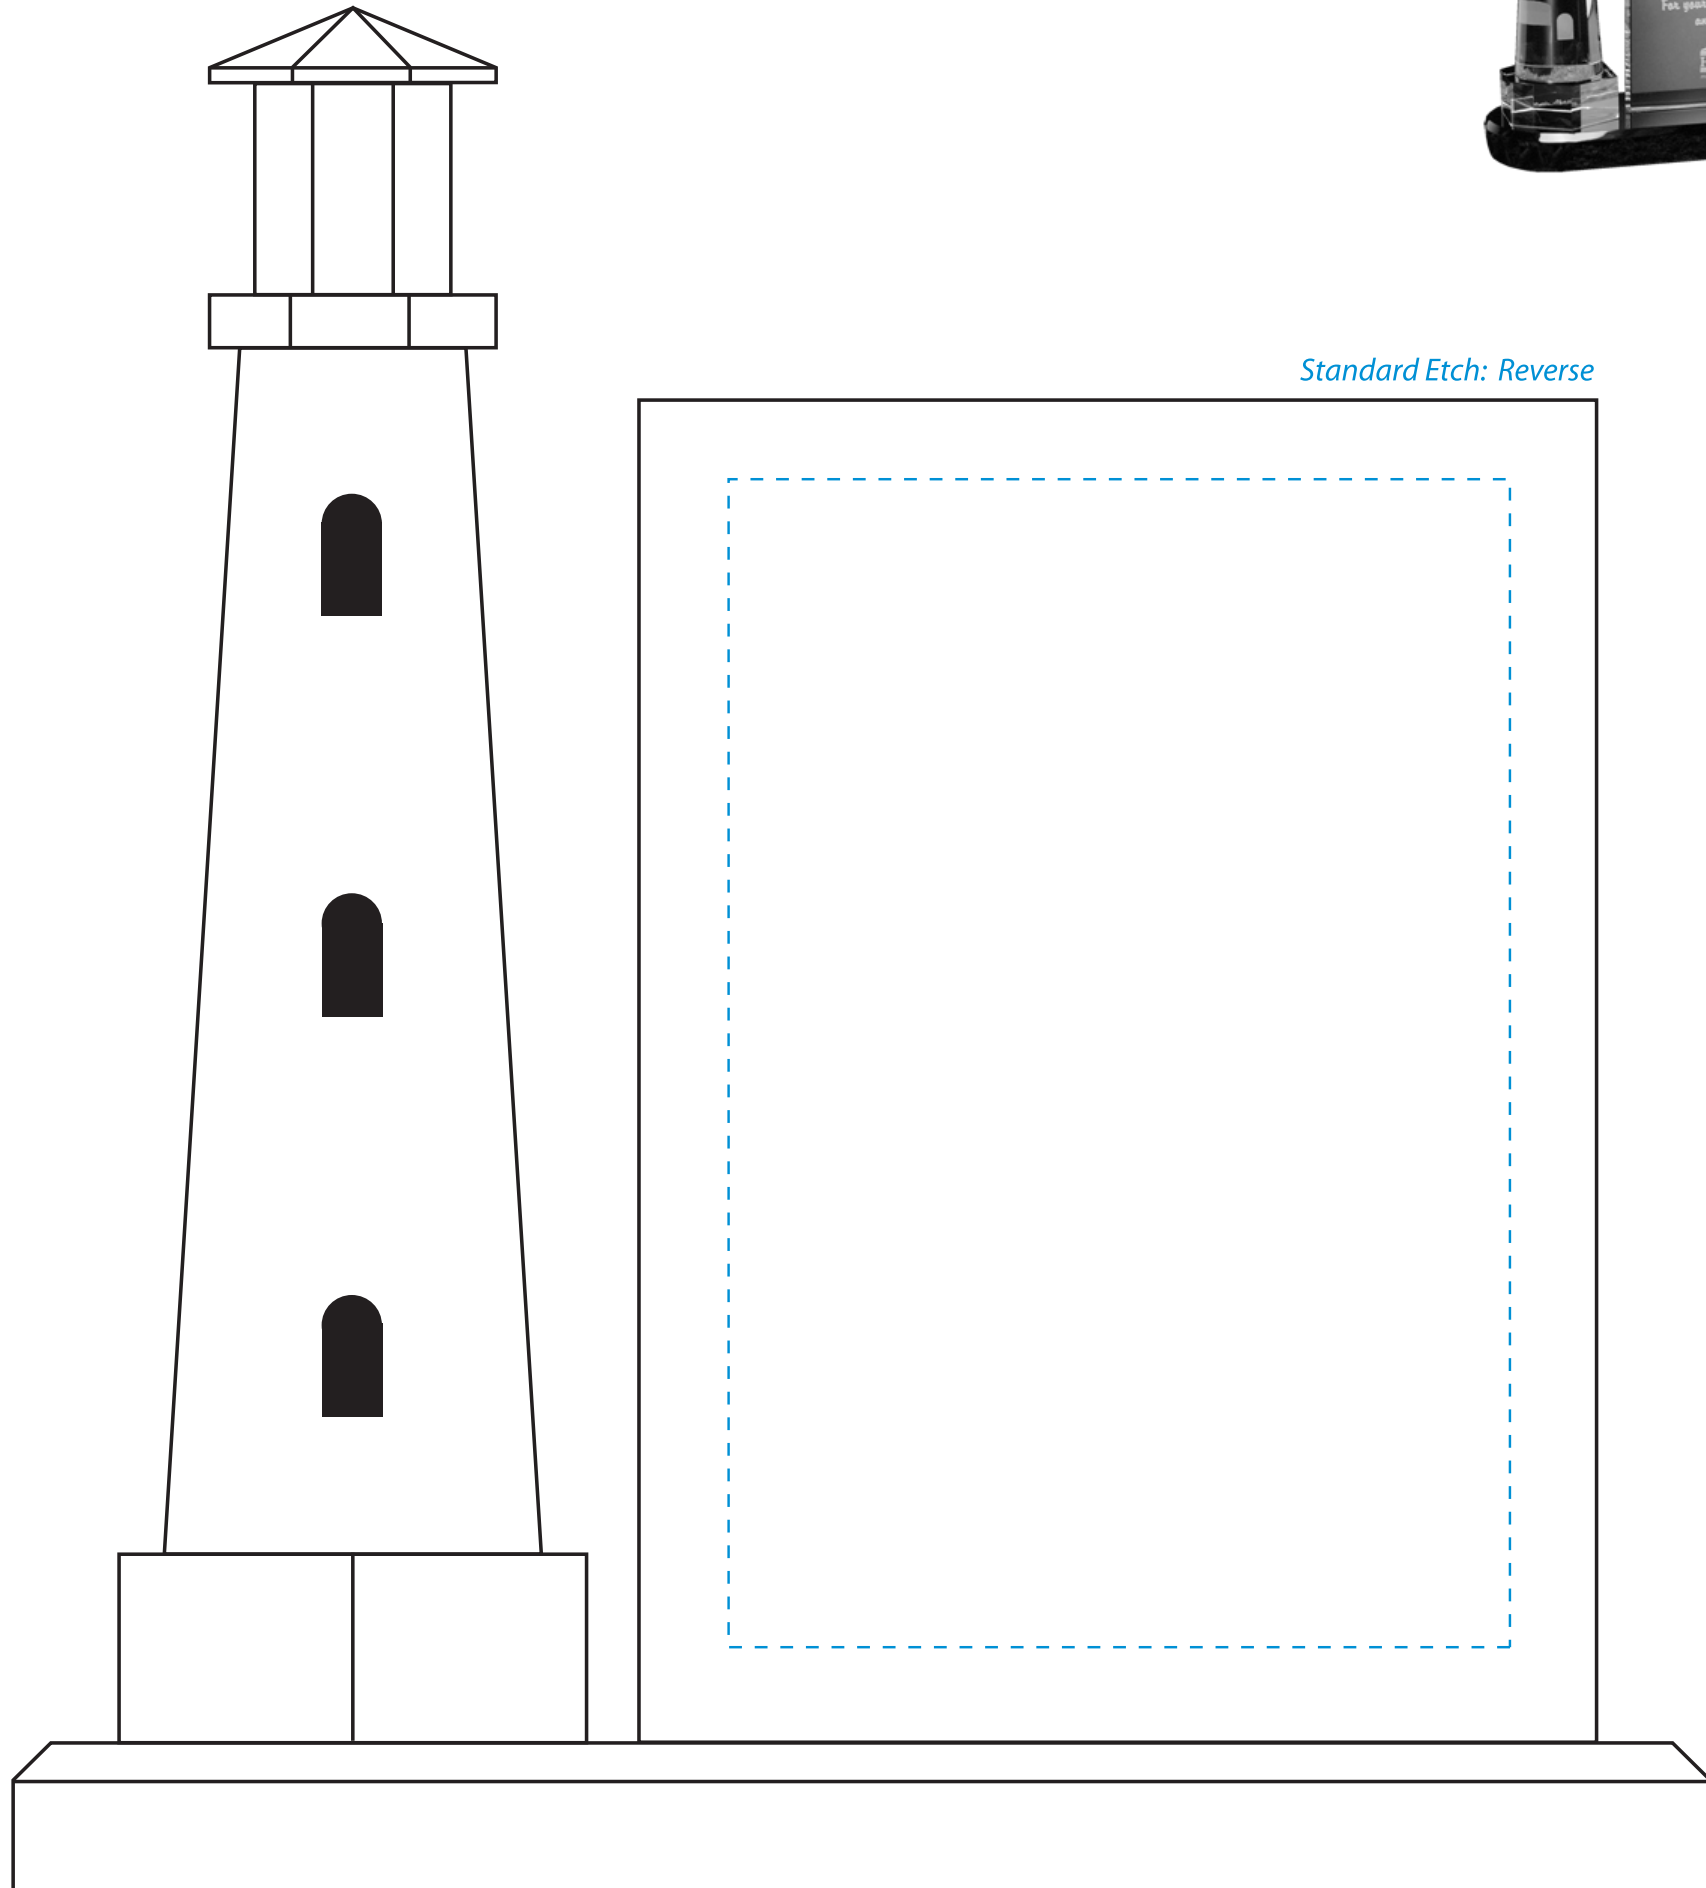

Product Name: JOURNEY POINT LIGHTHOUSE CRYSTAL AWARD Scale 100%

Product Model: CD-5511

Product Size: 9.00" x 9.50" x 3.50"

5511 JOURNEY POINT LIGHTHOUSE

Blue line represents the max image area.

Artwork Information:

All artwork must be in vector format (AI, EPS, PDF is recommended) (send AI in version CS5 or lower)
For sand etching, if fonts are under 12 pt font and lines less than 1 pt thickness
we cannot guarantee clean etching so please contact us if smaller font or line thickness is needed.
Any Logos and Text must be black & white line art only, no colors or grays can be etched.