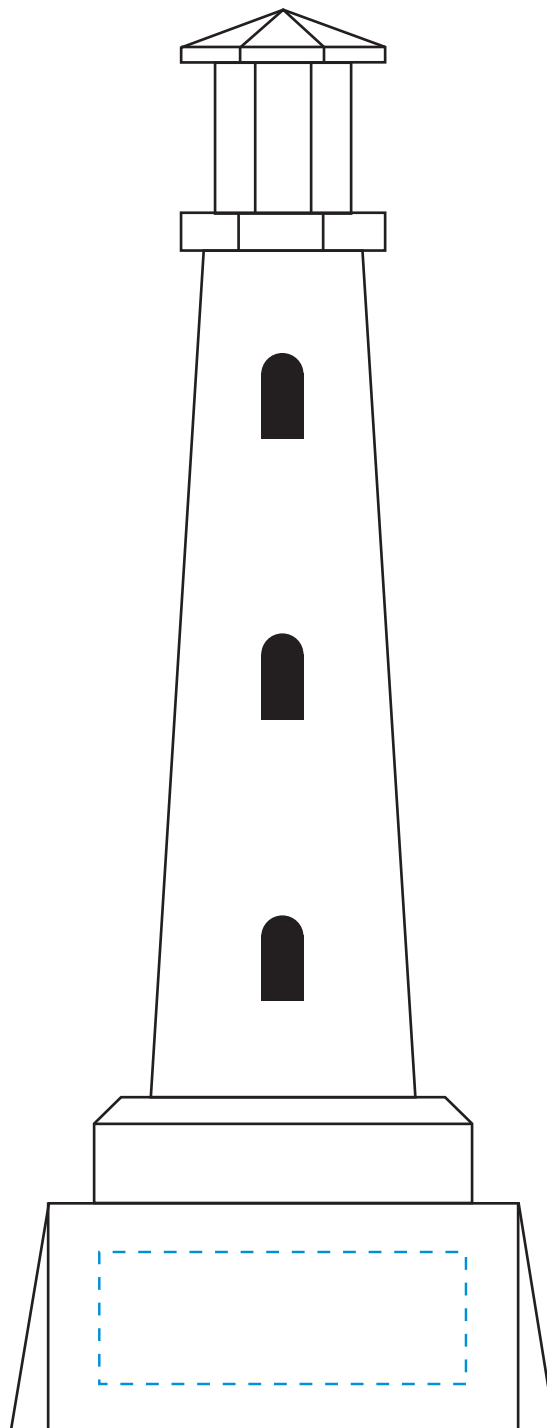

Product Name: SPIRIT ROCK LIGHTHOUSE CRYSTAL AWARD

Scale 100%

Product Model: CD-5508

Product Size: 3.00" x 7.00" x 3.00"

Standard Etch: Front

5508 SPIRIT ROCK LIGHTHOUSE

*Blue line represents the max image area.*

Please see more art guidelines under Artwork Details tab for each product.

Product Name: SPIRIT ROCK LIGHTHOUSE CRYSTAL AWARD

Scale 100%

Product Model: CD-5510

Product Size: 4.00" x 11.00" x 4.00"

Standard Etch: Front

5510 SPIRIT ROCK LIGHTHOUSE

Blue line represents the max image area.