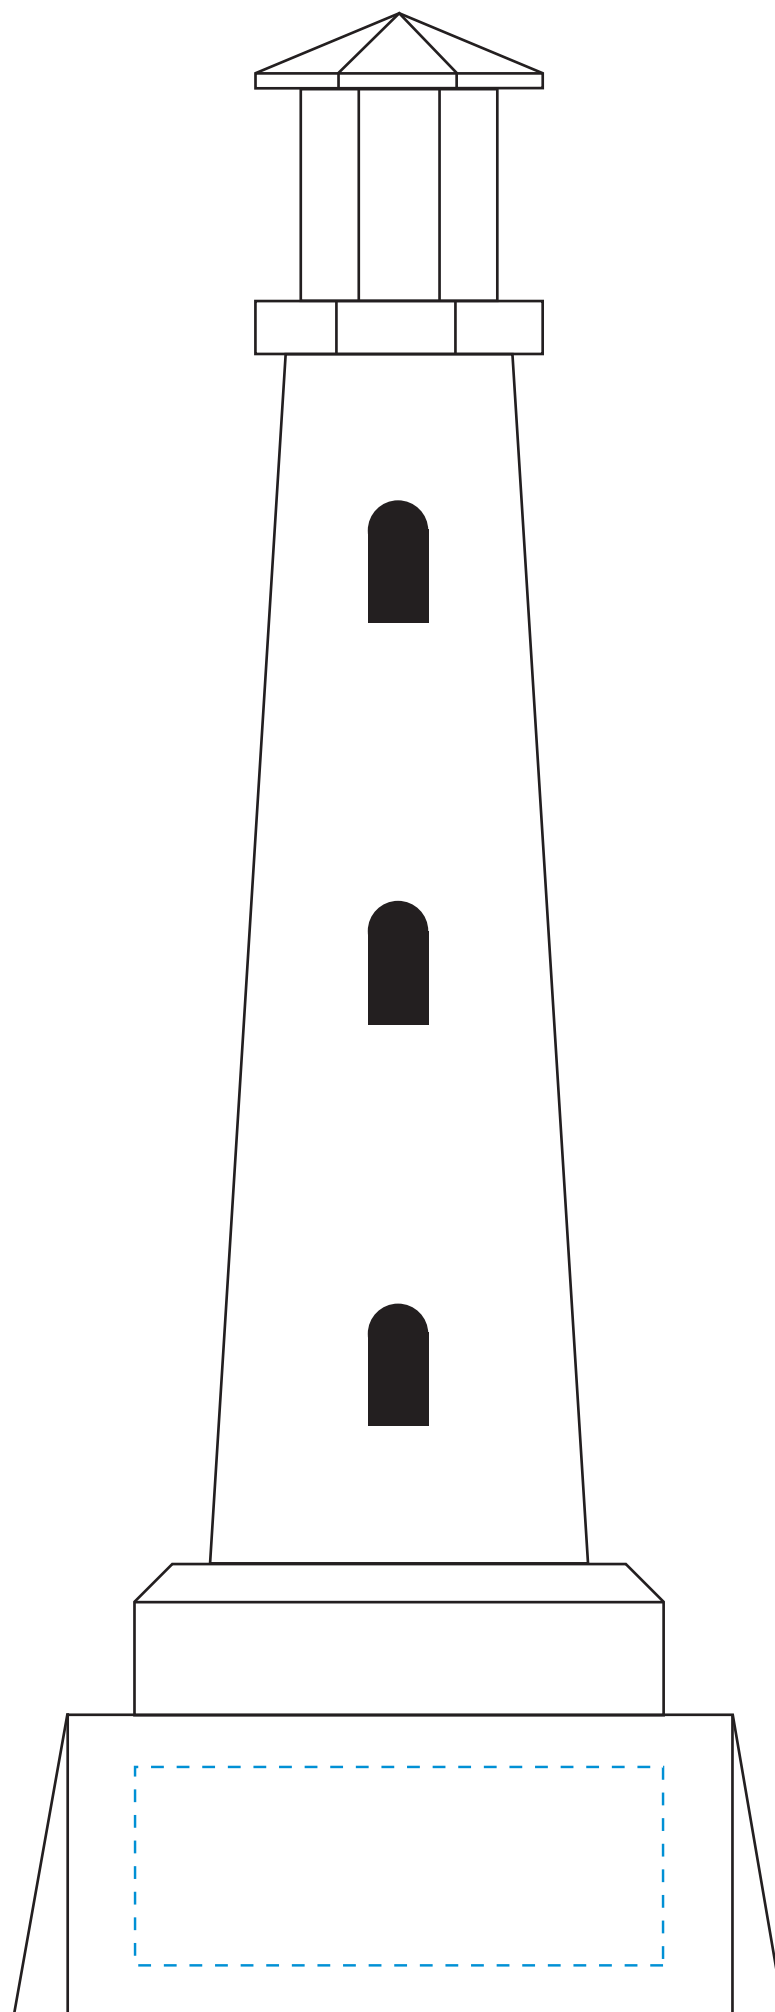

Product Name: SPIRIT ROCK LIGHTHOUSE CRYSTAL AWARD

Scale 100%

Product Model: CD-5508

Product Size: 3.00" x 7.00" x 3.00"

Standard Etch: Front

5508 SPIRIT ROCK LIGHTHOUSE

*Blue line represents the max image area.*

Please see more art guidelines under Artwork Details tab for each product.

Product Name: SPIRIT ROCK LIGHTHOUSE CRYSTAL AWARD

Scale 100%

Product Model: CD-5510

Product Size: 4.00" x 11.00" x 4.00"

Standard Etch: Front

5510 SPIRIT ROCK LIGHTHOUSE

Blue line represents the max image area.