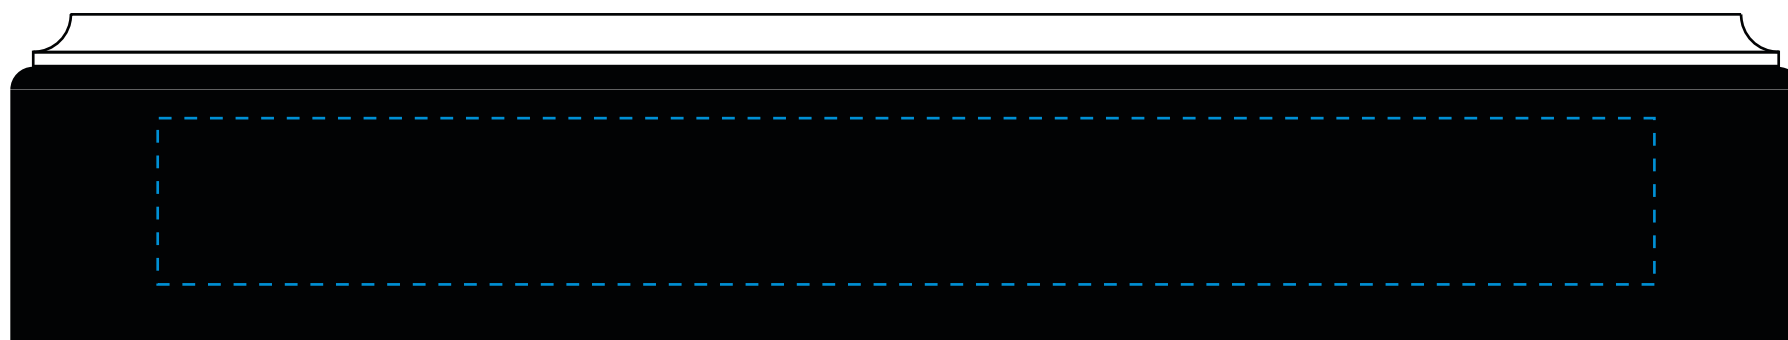

Product Name: EAGLE CHALLENGE CRYSTAL AWARD

Scale 100%

Product Model: CD-4387

Product Size: 6.50" x 12.00" x 4.00"

Standard Etch: Front

4387 CHALLENGE EAGLE

Blue line represents the max image area.

Artwork Information:

All artwork must be in vector format (AI, EPS, PDF is recommended) (send AI in version CS5 or lower)
For sand etching, if fonts are under 12 pt font and lines less than 1 pt thickness
we cannot guarantee clean etching so please contact us if smaller font or line thickness is needed.
Any Logos and Text must be black & white line art only, no colors or grays can be etched.