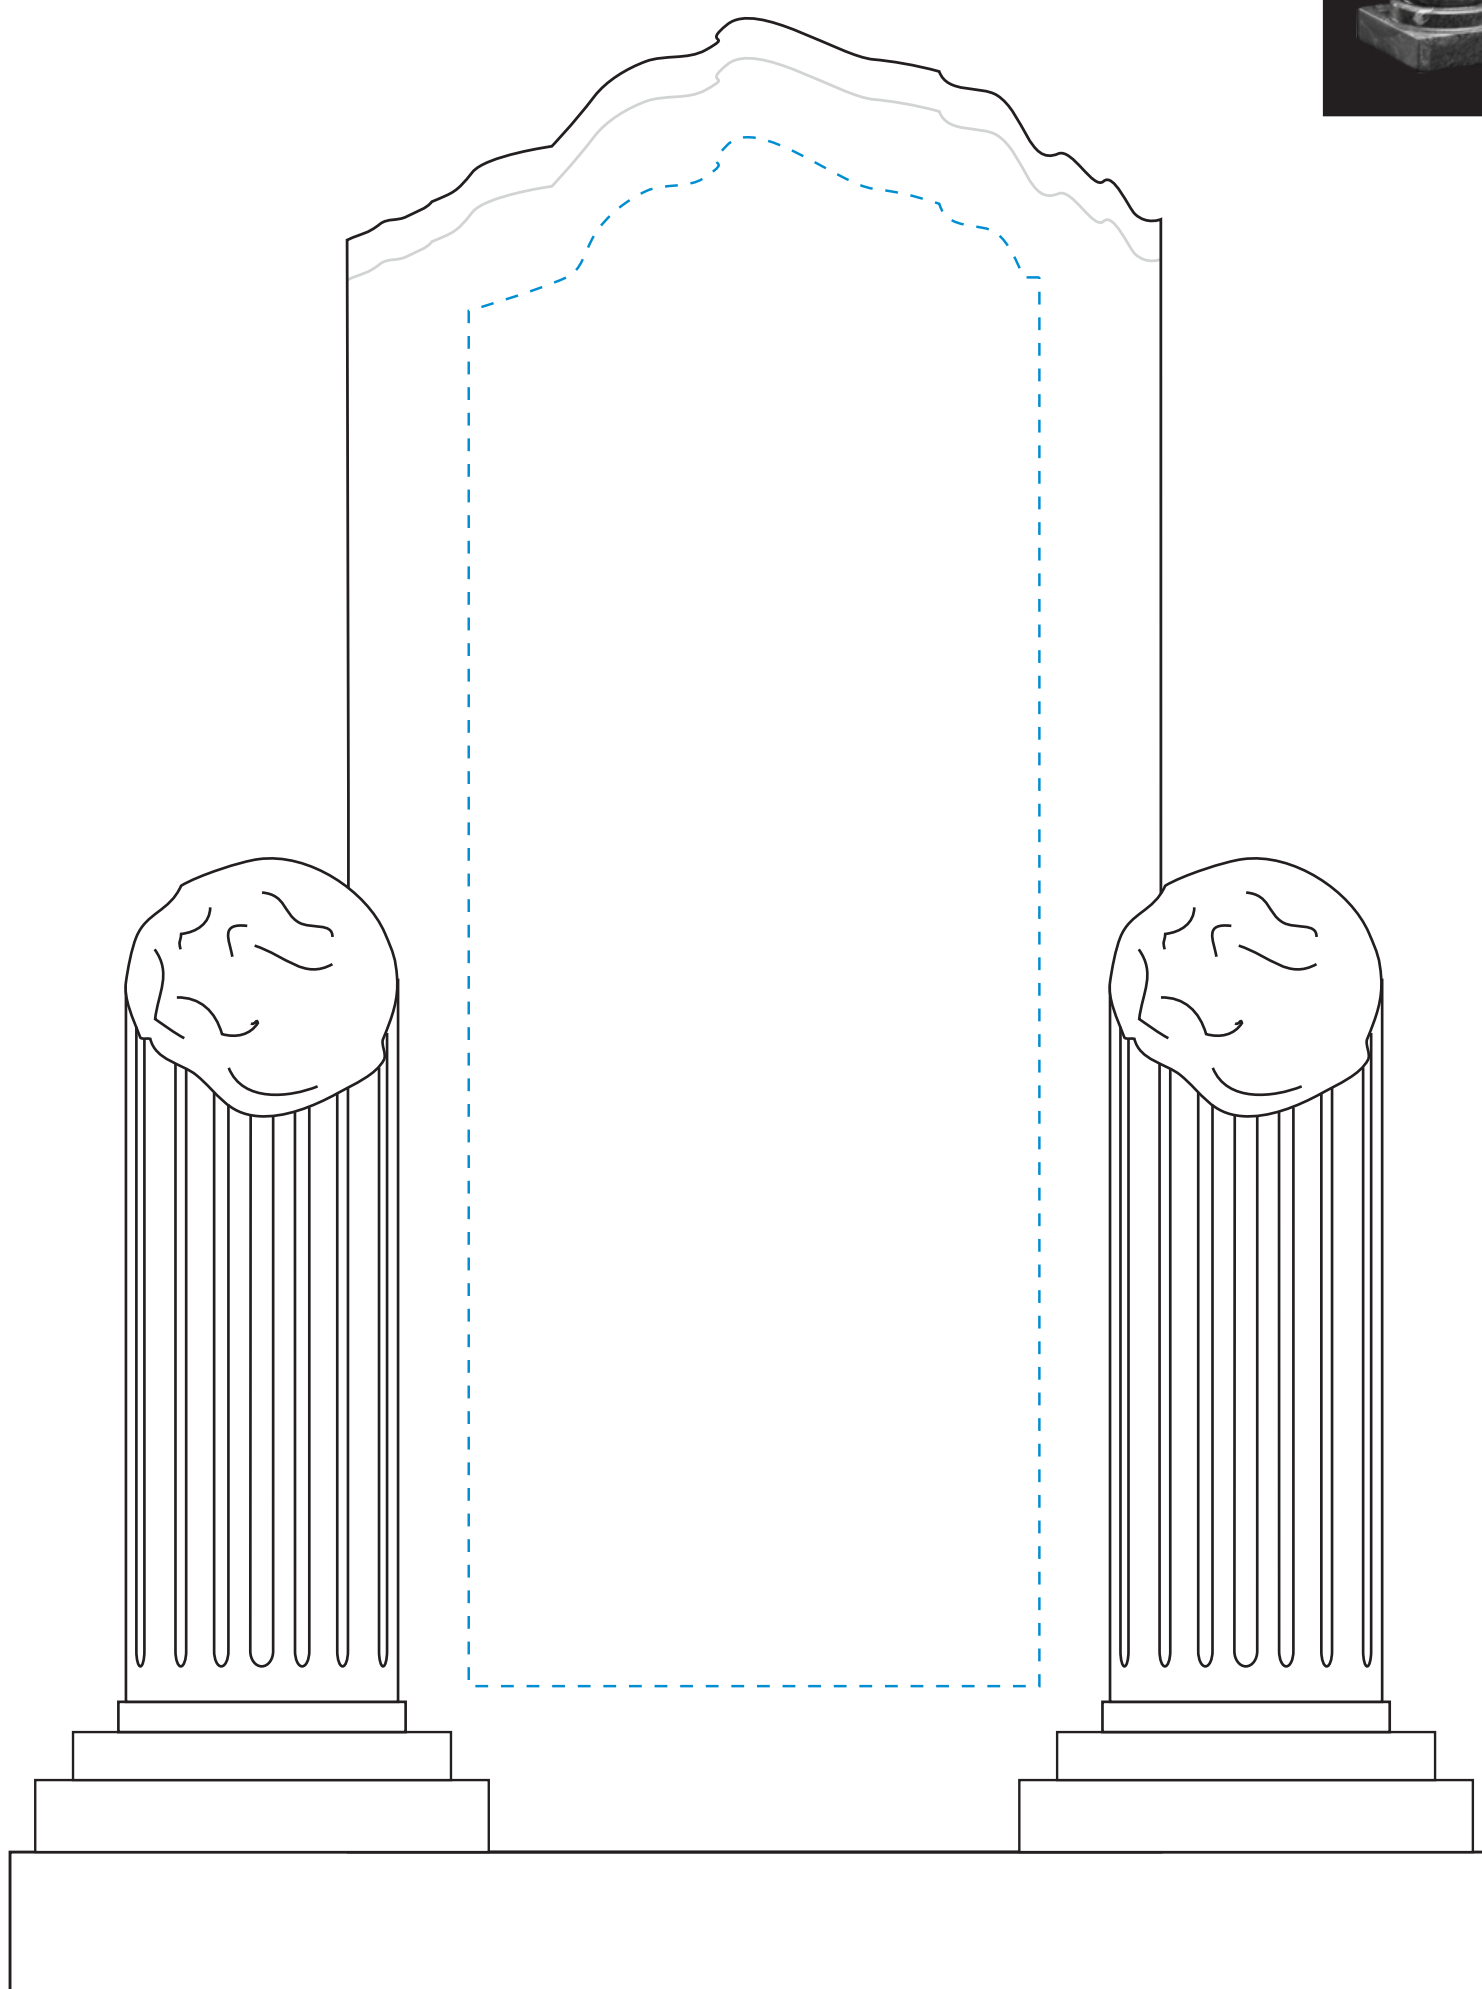

Product Name: APOLLO STONE PILLAR CRYSTAL AWARD

Scale 100%

Product Model: CD-3330

Product Size: 7.75" x 9.00" x 2.75"

Standard Etch: Reverse

3330 APOLLO

Blue line represents the max image area.

Please see more art guidelines under Artwork Details tab for each product.

Product Name: APOLLO STONE PILLAR CRYSTAL AWARD

Scale 100%

Product Model: CD-3331

Product Size: 7.75" x 10.00" x 2.75"

Standard Etch: Reverse

Please see more art guidelines under Artwork Details tab for each product.

Product Name: APOLLO STONE PILLAR CRYSTAL AWARD

Scale 100%

Product Model: CD-3332

Product Size: 7.75" x 11.00" x 2.75"

Standard Etch: Reverse

3332 APOLLO

Blue line represents the max image area.