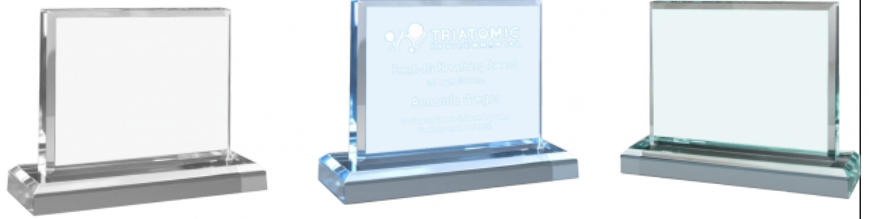

Product Name: Acrylic Side Rectangle Award

Product Model: AA-806S

Product Size: 5 x 4 x .75" Thick

Scale 100%

Inside outline is engraving area.
Proof copy will be sent for final approval.

Artwork Information:

Please see more art guidelines under Artwork Details tab for each product.

Product Name: Acrylic Side Rectangle Award
Product Model: AA-806M
Product Size: 6 x 5 x .75" Thick

Scale 100%

Inside outline is engraving area.
Proof copy will be sent for final approval.

Please see more art guidelines under Artwork Details tab for each product.

Product Name: Acrylic Side Rectangle Award
Product Model: AA-806L
Product Size: 7 x 6 x .75" Thick

Scale 100%

6 x 4.5" Engraving Area